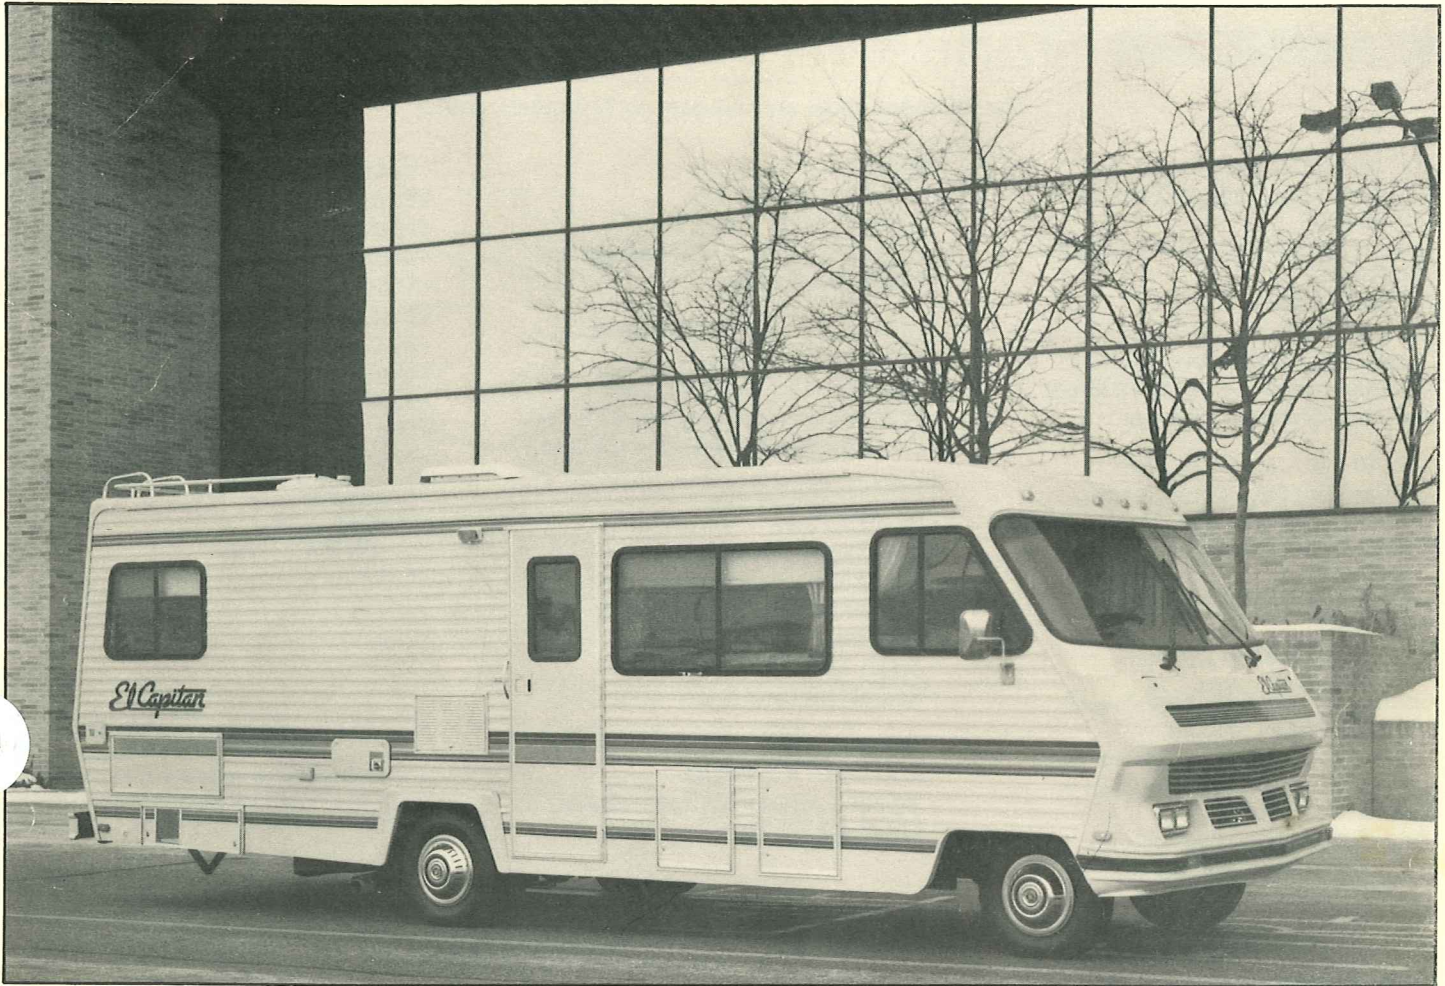

El Capitan

by Gulf Stream Coach

Model 8241-L (Rear Opt.: 4)

Model 8270-L (Frt. Opt.: A, B, C; Rear Opt.: 1)

Model 8272-L (Frt. Opt.: A, B, C; Rear Opt.: 2, 3)

Floorplan Options - Front

Floorplan Options - Rear

See reverse side for Standard Specifications

El Capitan

by Gulf Stream Coach

Standard Specifications

The following items are standard on El Capitan models:

Interior and Decor

- Self-Edged and Radius-Cornered Countertops
- Custom Padded Dash W/Illuminated Gauges
- Deluxe Furniture
- Deluxe Carpet
- Deluxe Door & Window Drapes
- Color-Coordinated Pull-Down Blinds
- Generous Overhead Storage

Exterior & Construction

- Tubular Steel Cage Construction - 16 Gauge, 1½" x 1" (Required)
- Tubular Steel Perimeter-Type Floor (Required)
- Laminated Floors W/Metal Underbelly
- Supplemental Steel Chassis Reinforcement
- Outriggers Welded to Main Frame Rails and Bolted to Floor
- One-Piece Seamless Aluminum Roof
- R 5.0 1" Block Foam Insulation in Floor, Walls & Roof
- Fully-Welded Steel Firewall
- Sealed Perimeter and Engine Compartment
- .040" Fiberglass Siding
- Panoramic Windshield
- Tinted Windshield & Windows
- Aerodynamic Exterior
- Color-Coordinated Exterior Graphics
- Generous Exterior Storage
- One-Piece Integrated Front Bumper
- Wrap-Around Rear Bumper

- Gasoline Tank - Approx. 40 Gal.
- Power Steering & Brakes
- High Capacity Automotive Heater
- Tilt Steering Wheel
- Wheel Base:
 - Model 8241-L - 159"
 - Model 8270-L - 159"
 - Model 8272-L - 159"
- Exterior Length:
 - Model 8241-L - Approx. 24'
 - Model 8270-L - Approx. 27'
 - Model 8272-L - Approx. 27'
- Interior Height - 6'5"
- Coach Body Height - 9'8"
- Exterior Width - 8'0"