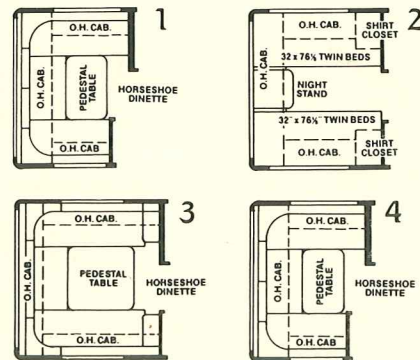

El Capitan

by Gulf Stream Coach

Model 8241-L (Rear Opt.: 4)

Model 8270-L (Frt. Opt.: A, B, C; Rear Opt.: 1)

Model 8272-L (Frt. Opt.: A, B, C; Rear Opt.: 2, 3)

Floorplan Options - Front

Floorplan Options - Rear

See reverse side for Standard Specifications

El Capitan

by Gulf Stream Coach

Standard Specifications

The following items are standard on El Capitan models:

Interior and Decor

- Self-Edged and Radius-Cornered Countertops
- Custom Padded Dash W/Illuminated Gauges
- Deluxe Furniture
- Deluxe Carpet
- Deluxe Door & Window Drapes
- Color-Coordinated Pull-Down Blinds
- Generous Overhead Storage

- Gasoline Tank - Approx. 40 Gal.
- Power Steering & Brakes
- High Capacity Automotive Heater
- Tilt Steering Wheel
- Wheel Base:
 - Model 8241-L - 159"
 - Model 8270-L - 159"
 - Model 8272-L - 159"
- Exterior Length:
 - Model 8241-L - Approx. 24'
 - Model 8270-L - Approx. 27'
 - Model 8272-L - Approx. 27'
- Interior Height - 6'5"
- Coach Body Height - 9'8"
- Exterior Width - 8'0"