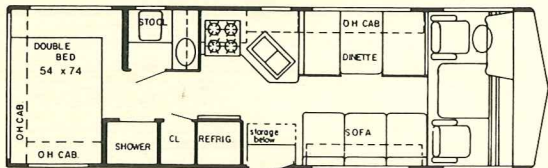

El Capitan

by Gulf Stream Coach

Model 8241-L (Rear Opt.: 4)

Model 8270-L (Frt. Opt.: A, B, C; Rear Opt.: 1)

Model 8272-L (Frt. Opt.: A, B, C; Rear Opt.: 2, 3)

Floorplan Options - Front

Floorplan Options - Rear

See reverse side for Standard Specifications

El Capitan

by Gulf Stream Coach

Standard Specifications

The following items are standard on El Capitan models:

Interior and Decor

- Self-Edged and Radius-Cornered Countertops
- Custom Padded Dash W/Illuminated Gauges
- Deluxe Furniture
- Deluxe Carpet
- Deluxe Door & Window Drapes
- Color-Coordinated Pull-Down Blinds
- Generous Overhead Storage