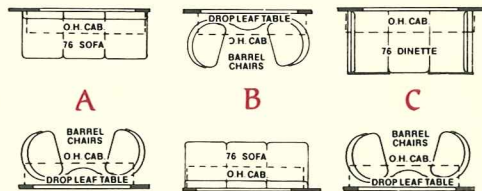

El Capitan

by Gulf Stream Coach

Model 8241-L (Rear Opt.: 4)

Model 8270-L (Frt. Opt.: A, B, C; Rear Opt.: 1)

Model 8272-L (Frt. Opt.: A, B, C; Rear Opt.: 2, 3)

Floorplan Options - Front

Floorplan Options - Rear

See reverse side for Standard Specifications

El Capitan

by Gulf Stream Coach

Standard Specifications

The following items are standard on El Capitan models:

Interior and Decor

- Self-Edged and Radius-Cornered Countertops
- Custom Padded Dash W/Illuminated Gauges
- Deluxe Furniture
- Deluxe Carpet
- Deluxe Door & Window Drapes
- Color-Coordinated Pull-Down Blinds
- Generous Overhead Storage

Exterior & Construction

- Tubular Steel Cage Construction - 16 Gauge, 1½" x 1" (Required)
- Tubular Steel Perimeter-Type Floor (Required)
- Laminated Floors W/Metal Underbelly
- Supplemental Steel Chassis Reinforcement
- Outriggers Welded to Main Frame Rails and Bolted to Floor
- One-Piece Seamless Aluminum Roof
- R 5.0 1" Block Foam Insulation in Floor, Walls & Roof
- Fully-Welded Steel Firewall
- Sealed Perimeter and Engine Compartment
- .040" Fiberglass Siding
- Panoramic Windshield
- Tinted Windshield & Windows
- Aerodynamic Exterior
- Color-Coordinated Exterior Graphics
- Generous Exterior Storage
- One-Piece Integrated Front Bumper
- Wrap-Around Rear Bumper

- Gasoline Tank - Approx. 40 Gal.
- Power Steering & Brakes
- High Capacity Automotive Heater
- Tilt Steering Wheel
- Wheel Base:
 - Model 8241-L - 159"
 - Model 8270-L - 159"
 - Model 8272-L - 159"
- Exterior Length:
 - Model 8241-L - Approx. 24'
 - Model 8270-L - Approx. 27'
 - Model 8272-L - Approx. 27'
- Interior Height - 6'5"
- Coach Body Height - 9'8"
- Exterior Width - 8'0"