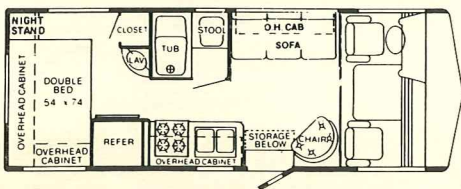

El Capitan

by Gulf Stream Coach

Model 8241-L (Rear Opt.: 4)

Model 8270-L (Frt. Opt.: A, B, C; Rear Opt.: 1)

Model 8272-L (Frt. Opt.: A, B, C; Rear Opt.: 2, 3)

Floorplan Options - Front

Floorplan Options - Rear

See reverse side for Standard Specifications

El Capitan

by Gulf Stream Coach

Standard Specifications

The following items are standard on El Capitan models:

Interior and Decor

- Self-Edged and Radius-Cornered Countertops
- Custom Padded Dash W/Illuminated Gauges
- Deluxe Furniture
- Deluxe Carpet
- Deluxe Door & Window Drapes
- Color-Coordinated Pull-Down Blinds
- Generous Overhead Storage