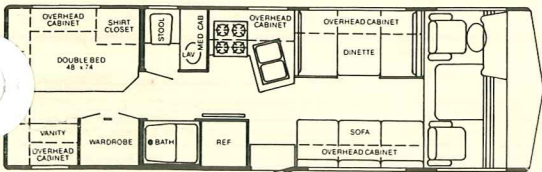

El Capitan

by Gulf Stream Coach

Model 8241-L (Rear Opt.: 4)

Model 8270-L (Frt. Opt.: A, B, C; Rear Opt.: 1)

Model 8272-L (Frt. Opt.: A, B, C; Rear Opt.: 2, 3)

Floorplan Options - Front

Floorplan Options - Rear

See reverse side for Standard Specifications

El Capitan

by Gulf Stream Coach

Standard Specifications

The following items are standard on El Capitan models:

Interior and Decor

- Self-Edged and Radius-Cornered Countertops
- Custom Padded Dash W/Illuminated Gauges
- Deluxe Furniture
- Deluxe Carpet
- Deluxe Door & Window Drapes
- Color-Coordinated Pull-Down Blinds
- Generous Overhead Storage