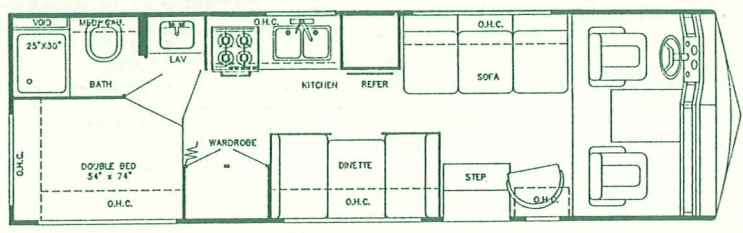

Model 8303 SC