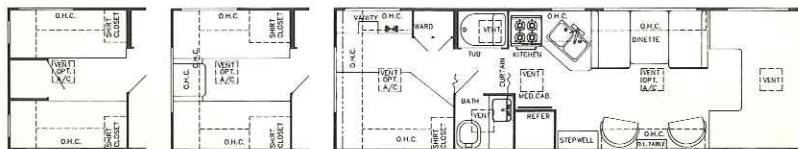

Introducing the All New
Limited Edition Mini-Home
 by Gulf Stream

FLOORPLANS

Model 6180

Model 6200

Model 6210

Model 6242

Model 6243

Model 6262 (Twin Bed Opt.)

Model 6272 (Opt. Rear Sliding Bed, or Opt. Twin Beds)

Model 6290

Limited Edition Mini-Home

By Gulf Stream

Standard Specifications

Interior and Decor

- 6'-8" Interior Height (Most Models)
- Stile Constructed Cabinetry
- Oak Frame Raised Panel Cabinet Doors
- Self Edged Countertops w/Backsplash
- Privacy Curtain Cab
- Deluxe Carpet w/Pad Throughout
- Generous Overhead Storage
- 3-Way Driver & Passenger Seat
- Coordinated Bedspreads & Shams
- Decorator Curtains & Shades w/Valances
- Brass Accent Trim on Overhead Doors
- Queen Size Bed, Cab-Over
- Power Vent in Commode
- Tile Tub Surround
- Mini Blinds Kitchen & Bath