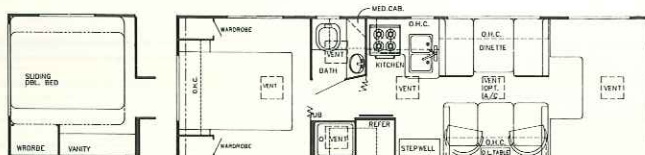

Introducing the All New
Limited Edition Mini-Home
 by Gulf Stream

FLOORPLANS

Model 6180

Model 6200

Model 6210

Model 6242

Model 6243

Model 6262 (Twin Bed Opt.)

Model 6272 (Opt. Rear Sliding Bed, or Opt. Twin Beds)

Model 6290

Limited Edition Mini-Home

By Gulf Stream

Standard Specifications

Interior and Decor

- 6'-8" Interior Height (Most Models)
- Stile Constructed Cabinetry
- Oak Frame Raised Panel Cabinet Doors
- Self Edged Countertops w/Backsplash
- Privacy Curtain Cab
- Deluxe Carpet w/Pad Throughout
- Generous Overhead Storage
- 3-Way Driver & Passenger Seat
- Coordinated Bedspreads & Shams
- Decorator Curtains & Shades w/Valances
- Brass Accent Trim on Overhead Doors
- Queen Size Bed, Cab-Over
- Power Vent in Commode
- Tile Tub Surround
- Mini Blinds Kitchen & Bath