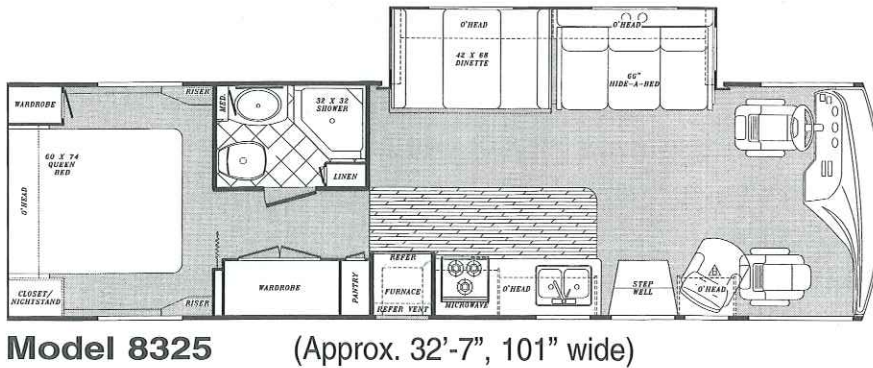

SUN SPORT

2000 GAS MODELS

GAS MODELS	8297	8314	8325	8347
FORD CHASSIS:	V-10	V-10	V-10	V-10
Wheelbase	190"	190"	208"	228"
GVWR (lbs.)	20,500	18,000	18,000	20,500
Front Gross Axle Weight Rating	7,000	7,000	7,000	7,000
Rear Gross Axle Weight Rating	13,500	11,000	11,000	13,500
*Exterior Length	30'-8"	31'-5"	32'-7"	34'-8"
*Exterior Height with A/C	11'-11"	11'-11"	11'-11"	11'-11"
Exterior Width	101"	101"	101"	101"
Interior Height	83"	83"	83"	83"
Interior Width	97"	97"	97"	97"
*FreshWater Tank (Gal.)	60	60	60	60
*Grey Holding Tank (Gal.)	50	50	50	50
*Black Holding Tank (Gal.)	50	50	50	50
Water Heater w/DSI	6 gal.	6 gal.	6 gal.	6 gal.
LP Gas Tank (lbs.)	85	85	85	85
Fuel Tank (Gal.)	75	75	75	75
Furnace (BTU's)	40,000	40,000	40,000	40,000

Interior & Decor

- Nearly 7' of Interior Ceiling Height
- Large Residential Size Cabinetry
- Oak Knife Holder in Kitchen Countertop
- New Automotive Dash Design w/Overhead TV
- Windshield Privacy Drape
- Designer Cloth Driver/Passenger Seats
- Upgrade Deluxe Carpet w/Pad
- Deluxe Quality Furniture
- 3-Way Driver Seat
- Coordinated Bedspread
- Decorative Mirror
- Generous Overhead Storage
- Extra Large Under Bed Storage
- Mid Door Carpeted Stepwell Cover
- Window Valances
- Silverware Drawer & Drawer Front (LES)