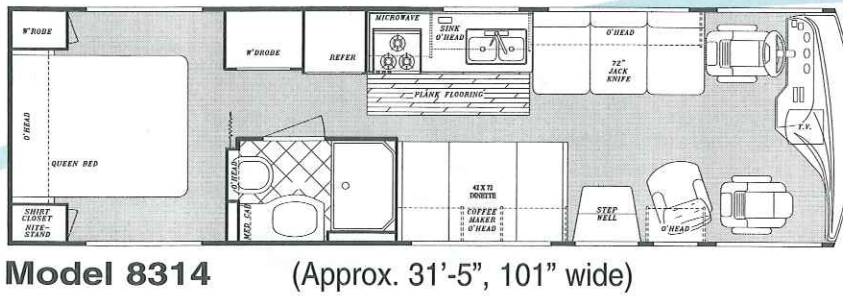

SUN SPORT

2000 GAS MODELS

GAS MODELS	8297	8314	8325	8347
FORD CHASSIS:	V-10	V-10	V-10	V-10
Wheelbase	190"	190"	208"	228"
GVWR (lbs.)	20,500	18,000	18,000	20,500
Front Gross Axle Weight Rating	7,000	7,000	7,000	7,000
Rear Gross Axle Weight Rating	13,500	11,000	11,000	13,500
*Exterior Length	30'-8"	31'-5"	32'-7"	34'-8"
*Exterior Height with A/C	11'-11"	11'-11"	11'-11"	11'-11"
Exterior Width	101"	101"	101"	101"
Interior Height	83"	83"	83"	83"
Interior Width	97"	97"	97"	97"
*FreshWater Tank (Gal.)	60	60	60	60
*Grey Holding Tank (Gal.)	50	50	50	50
*Black Holding Tank (Gal.)	50	50	50	50
Water Heater w/DSI	6 gal.	6 gal.	6 gal.	6 gal.
LP Gas Tank (lbs.)	85	85	85	85
Fuel Tank (Gal.)	75	75	75	75
Furnace (BTU's)	40,000	40,000	40,000	40,000

Interior & Decor

- Nearly 7' of Interior Ceiling Height
- Large Residential Size Cabinetry
- Oak Knife Holder in Kitchen Countertop
- New Automotive Dash Design w/Overhead TV
- Windshield Privacy Drape
- Designer Cloth Driver/Passenger Seats
- Upgrade Deluxe Carpet w/Pad
- Deluxe Quality Furniture
- 3-Way Driver Seat
- Coordinated Bedspread
- Decorative Mirror
- Generous Overhead Storage
- Extra Large Under Bed Storage
- Mid Door Carpeted Stepwell Cover
- Window Valances
- Silverware Drawer & Drawer Front (LES)