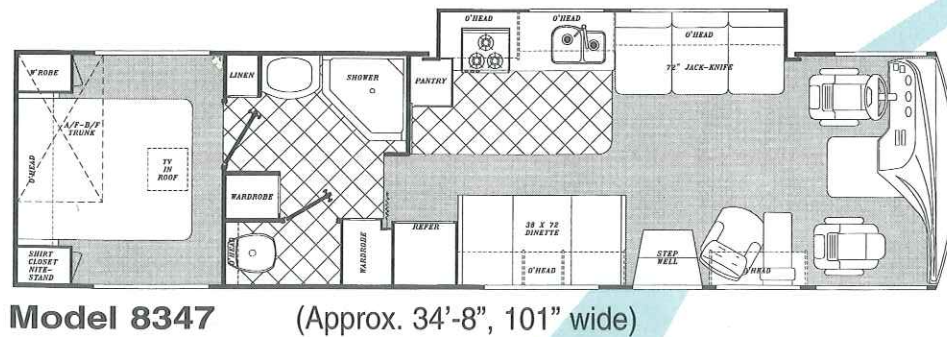

SUN SPORT

2000 GAS MODELS

GAS MODELS	8297	8314	8325	8347
FORD CHASSIS:	V-10	V-10	V-10	V-10
Wheelbase	190"	190"	208"	228"
GVWR (lbs.)	20,500	18,000	18,000	20,500
Front Gross Axle Weight Rating	7,000	7,000	7,000	7,000
Rear Gross Axle Weight Rating	13,500	11,000	11,000	13,500
*Exterior Length	30'-8"	31'-5"	32'-7"	34'-8"
*Exterior Height with A/C	11'-11"	11'-11"	11'-11"	11'-11"
Exterior Width	101"	101"	101"	101"
Interior Height	83"	83"	83"	83"
Interior Width	97"	97"	97"	97"
*FreshWater Tank (Gal.)	60	60	60	60
*Grey Holding Tank (Gal.)	50	50	50	50
*Black Holding Tank (Gal.)	50	50	50	50
Water Heater w/DSI	6 gal.	6 gal.	6 gal.	6 gal.
LP Gas Tank (lbs.)	85	85	85	85
Fuel Tank (Gal.)	75	75	75	75
Furnace (BTU's)	40,000	40,000	40,000	40,000

Interior & Decor

- Nearly 7' of Interior Ceiling Height
- Large Residential Size Cabinetry
- Oak Knife Holder in Kitchen Countertop
- New Automotive Dash Design w/Overhead TV
- Windshield Privacy Drape
- Designer Cloth Driver/Passenger Seats
- Upgrade Deluxe Carpet w/Pad
- Deluxe Quality Furniture
- 3-Way Driver Seat
- Coordinated Bedspread
- Decorative Mirror
- Generous Overhead Storage
- Extra Large Under Bed Storage
- Mid Door Carpeted Stepwell Cover
- Window Valances
- Silverware Drawer & Drawer Front (LES)