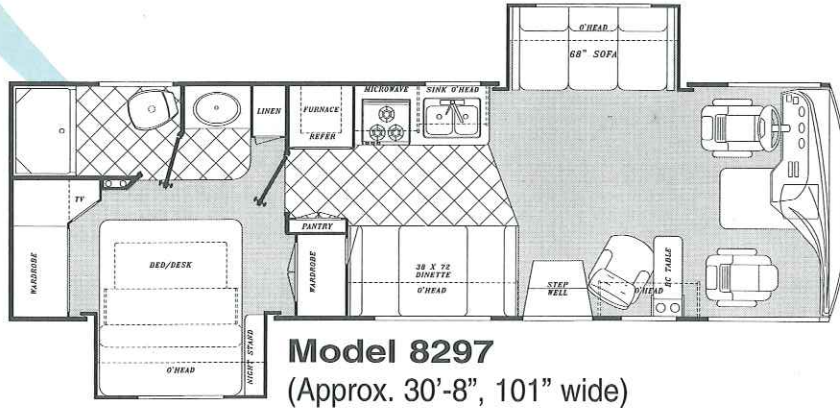

SUN SPORT

2000 GAS MODELS

GAS MODELS	8297	8314	8325	8347
FORD CHASSIS:	V-10	V-10	V-10	V-10
Wheelbase	190"	190"	208"	228"
GVWR (lbs.)	20,500	18,000	18,000	20,500
Front Gross Axle Weight Rating	7,000	7,000	7,000	7,000
Rear Gross Axle Weight Rating	13,500	11,000	11,000	13,500
*Exterior Length	30'-8"	31'-5"	32'-7"	34'-8"
*Exterior Height with A/C	11'-11"	11'-11"	11'-11"	11'-11"
Exterior Width	101"	101"	101"	101"
Interior Height	83"	83"	83"	83"
Interior Width	97"	97"	97"	97"
*FreshWater Tank (Gal.)	60	60	60	60
*Grey Holding Tank (Gal.)	50	50	50	50
*Black Holding Tank (Gal.)	50	50	50	50
Water Heater w/DSI	6 gal.	6 gal.	6 gal.	6 gal.
LP Gas Tank (lbs.)	85	85	85	85
Fuel Tank (Gal.)	75	75	75	75
Furnace (BTU's)	40,000	40,000	40,000	40,000

Interior & Decor

- Nearly 7' of Interior Ceiling Height
- Large Residential Size Cabinetry
- Oak Knife Holder in Kitchen Countertop
- New Automotive Dash Design w/Overhead TV
- Windshield Privacy Drape
- Designer Cloth Driver/Passenger Seats
- Upgrade Deluxe Carpet w/Pad
- Deluxe Quality Furniture
- 3-Way Driver Seat
- Coordinated Bedspread
- Decorative Mirror
- Generous Overhead Storage
- Extra Large Under Bed Storage
- Mid Door Carpeted Stepwell Cover
- Window Valances
- Silverware Drawer & Drawer Front (LES)