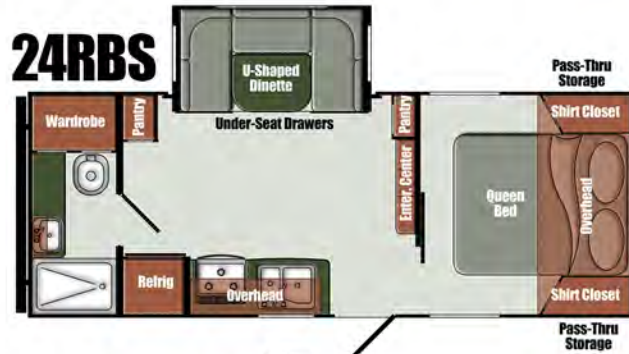

ENVISION

SIGNATURE SERIES

Specifications

Weights include typical options, and are approximate. Check the sticker in each unit for actual weights.

	Length	Width	Ext. Hgt	Int. Hgt	Dry Wgt.	Hitch Wgt.	Carry Cap.	Fresh Water	Grey Tank	Black Tank	Furnace	Water Htr.	LP Tank
24RBS	24'8"	96"	11'3"	80"	4,700	530	2,340	36	29	29	20,000	6	2 x 20
25BHS	27'2"	96"	11'0"	80"	5,040	540	2,000	36	29	29	20,000	6	2 x 20
25RKS	27'4"	96"	11'1"	80"	TBD	TBD	TBD	36	58	29	20,000	6	2 x 20
25RLD	28'0"	96"	11'0"	80"	4,911	590	2,639	36	29	29	20,000	6	2 x 20
28CRB	30'3"	96"	10'11"	80"	6,120	520	1,400	36	29	29	30,000	6	2 x 20
28BBS	31'2"	96"	11'0"	80"	5,820	640	1,220	36	29	29	30,000	6	2 x 20

Furnishings

- Jackknife Sofa (28BBS)
- 60" x 74" Bed w/Poly Mattress
- Upper & Lower Bunk Beds (25BHS, 28BBS)

Bath

- Foot Flush Toilet
- Power Bath Vent
- Medicine Cabinet w/Mirror
- Shower Curtain
- 24" x 36" Shower
- Skylight