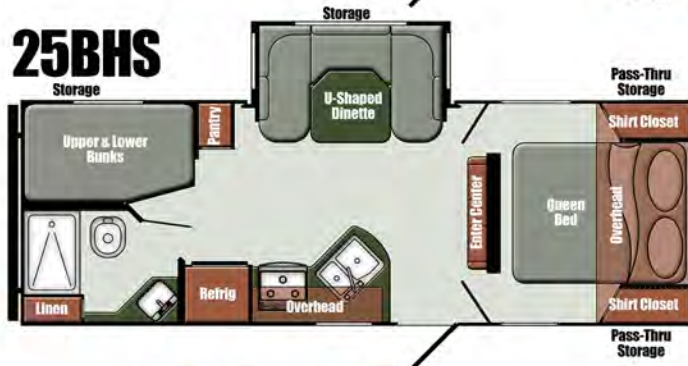

ENVISION

SIGNATURE SERIES

Specifications

Weights include typical options, and are approximate. Check the sticker in each unit for actual weights.

	Length	Width	Ext. Hgt	Int. Hgt	Dry Wgt.	Hitch Wgt.	Carry Cap.	Fresh Water	Grey Tank	Black Tank	Furnace	Water Htr.	LP Tank
24RBS	24'8"	96"	11'3"	80"	4,700	530	2,340	36	29	29	20,000	6	2 x 20
25BHS	27'2"	96"	11'0"	80"	5,040	540	2,000	36	29	29	20,000	6	2 x 20
25RKS	27'4"	96"	11'1"	80"	TBD	TBD	TBD	36	58	29	20,000	6	2 x 20
25RLD	28'0"	96"	11'0"	80"	4,911	590	2,639	36	29	29	20,000	6	2 x 20
28CRB	30'3"	96"	10'11"	80"	6,120	520	1,400	36	29	29	30,000	6	2 x 20
28BBS	31'2"	96"	11'0"	80"	5,820	640	1,220	36	29	29	30,000	6	2 x 20

Furnishings

- Jackknife Sofa (28BBS)
- 60" x 74" Bed w/Poly Mattress
- Upper & Lower Bunk Beds (25BHS, 28BBS)

Bath

- Foot Flush Toilet
- Power Bath Vent
- Medicine Cabinet w/Mirror
- Shower Curtain
- 24" x 36" Shower
- Skylight

Kitchen Appliances

- Power Range Hood w/Light
- 6.0 cu. ft. 2-Door Refrigerator
- 2-Burner Gas Cooktop

Windows & Doors

- Friction Hinge Entry Door
- Black Radius Tinted Windows
- Radius Compartment Doors w/Slam Latches

Popular Build Options

- Interior & Exterior TV Mounting Brackets
- Bumper-Mount Gas Grill
- Electric Stabilizer Jacks
- Power Tongue Jack
- HDMI LED TV (19", 32", 40")

Popular Options (Cont'd)

- 15,000 BTU A/C in place of 13,500 BTU
- Premium Upgrade Mattress
- 14" Spare Tire w/Carrier
- 14" Aluminum Wheels
- Outside Spray Port
- 6 Gal DSi Gas/Electric Water Heater
- 60/40 Sink Cover
- Range Cover
- 8 cu. ft. 2-Door Refrigerator
- Enclosed Underbelly
- Electric Fireplace
- Fold-Away Grab Handle
- Black Tank Flush