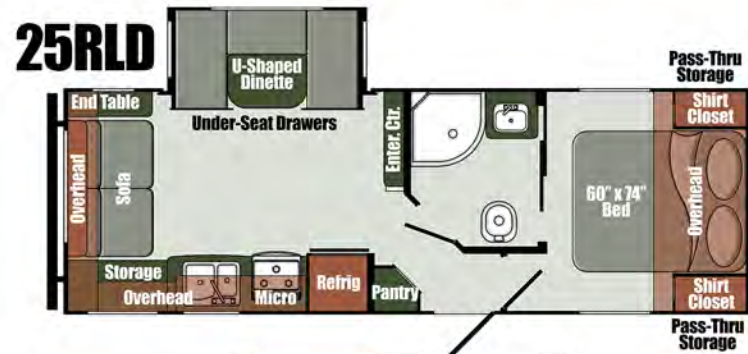

ENVISION

SIGNATURE SERIES

Specifications

Weights include typical options, and are approximate. Check the sticker in each unit for actual weights.

	Length	Width	Ext. Hgt	Int. Hgt	Dry Wgt.	Hitch Wgt.	Carry Cap.	Fresh Water	Grey Tank	Black Tank	Furnace	Water Htr.	LP Tank
24RBS	24'8"	96"	11'3"	80"	4,700	530	2,340	36	29	29	20,000	6	2 x 20
25BHS	27'2"	96"	11'0"	80"	5,040	540	2,000	36	29	29	20,000	6	2 x 20
25RKS	27'4"	96"	11'1"	80"	TBD	TBD	TBD	36	58	29	20,000	6	2 x 20
25RLD	28'0"	96"	11'0"	80"	4,911	590	2,639	36	29	29	20,000	6	2 x 20
28CRB	30'3"	96"	10'11"	80"	6,120	520	1,400	36	29	29	30,000	6	2 x 20
28BBS	31'2"	96"	11'0"	80"	5,820	640	1,220	36	29	29	30,000	6	2 x 20

Furnishings

- Jackknife Sofa (28BBS)
- 60" x 74" Bed w/Poly Mattress
- Upper & Lower Bunk Beds (25BHS, 28BBS)

Bath

- Foot Flush Toilet
- Power Bath Vent
- Medicine Cabinet w/Mirror
- Shower Curtain
- 24" x 36" Shower
- Skylight