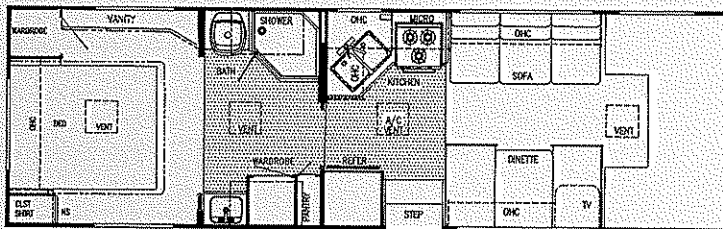

9/96

CONQUEST CLASSIC

BY GULF STREAM®

Model 6272 Wide-Body (Twin Beds or Bunks Opt.)

Model 6293 Wide-Body (Twin Beds or Bunks Opt.)

Model 6301 Wide-Body

Model 6311 Wide-Body (Twin Beds or Bunks Opt.)

Model 6300 Wide-Body (Twin Beds or Bunks Opt.)

Opt. Living Room

CONQUEST CLASSIC

BY GULF STREAM®

Standard Specifications

Interior and Decor

- 6' - 5" Interior Height (most models)
- Stile Constructed Cabinetry
- Natural Oak, Raised Panel Mortise and Tenon Cabinet Doors
- Privacy Curtain Cab
- Queen Size Bed, Cab-Over
- 3-Way Driver & Passenger Seats
- Deluxe Carpet W/Pad Throughout
- Coordinated Bedspread & Shams
- Power Vent in Commode
- Generous Overhead Storage
- Mini Blinds in Kitchen
- Hide-a-Bed Sofa (6311)
- Hydraulic Operated Glide-Out Room (6311)
- Soft Touch Interior Ceiling Fabric
- Designer Interior Window Treatments