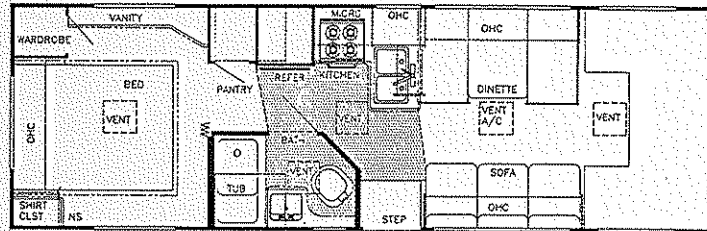

9/96

CONQUEST CLASSIC

BY GULF STREAM®

Model 6272 Wide-Body (Twin Beds or Bunks Opt.)

Model 6293 Wide-Body (Twin Beds or Bunks Opt.)

Model 6301 Wide-Body

Model 6311 Wide-Body (Twin Beds or Bunks Opt.)

Model 6300 Wide-Body (Twin Beds or Bunks Opt.)

Opt. Living Room

CONQUEST CLASSIC

BY GULF STREAM®

Standard Specifications

Interior and Decor

- 6' - 5" Interior Height (most models)
- Stile Constructed Cabinetry
- Natural Oak, Raised Panel Mortise and Tenon Cabinet Doors
- Privacy Curtain Cab
- Queen Size Bed, Cab-Over
- 3-Way Driver & Passenger Seats
- Deluxe Carpet W/Pad Throughout
- Coordinated Bedspread & Shams
- Power Vent in Commode
- Generous Overhead Storage
- Mini Blinds in Kitchen
- Hide-a-Bed Sofa (6311)
- Hydraulic Operated Glide-Out Room (6311)
- Soft Touch Interior Ceiling Fabric
- Designer Interior Window Treatments