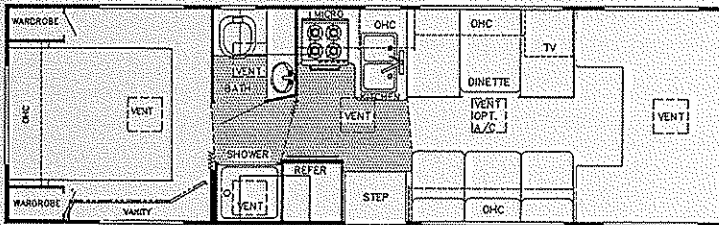

9/96

CONQUEST CLASSIC

BY GULF STREAM®

Model 6272 Wide-Body (Twin Beds or Bunks Opt.)

Model 6293 Wide-Body (Twin Beds or Bunks Opt.)

Model 6301 Wide-Body

Model 6311 Wide-Body (Twin Beds or Bunks Opt.)

Model 6300 Wide-Body (Twin Beds or Bunks Opt.)

Opt. Living Room

CONQUEST CLASSIC

BY GULF STREAM®

Standard Specifications

Interior and Decor

- 6' - 5" Interior Height (most models)
- Stile Constructed Cabinetry
- Natural Oak, Raised Panel Mortise and Tenon Cabinet Doors
- Privacy Curtain Cab
- Queen Size Bed, Cab-Over
- 3-Way Driver & Passenger Seats
- Deluxe Carpet W/Pad Throughout
- Coordinated Bedspread & Shams
- Power Vent in Commode
- Generous Overhead Storage
- Mini Blinds in Kitchen
- Hide-a-Bed Sofa (6311)
- Hydraulic Operated Glide-Out Room (6311)
- Soft Touch Interior Ceiling Fabric
- Designer Interior Window Treatments