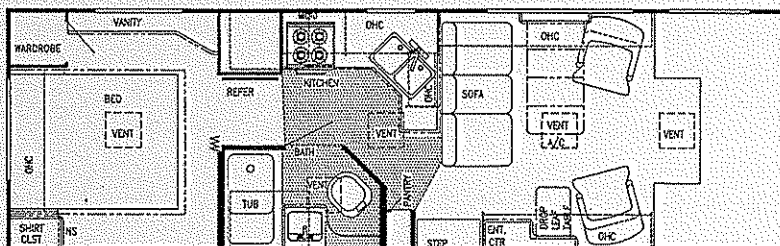

9/96

CONQUEST CLASSIC

BY GULF STREAM®

Model 6272 Wide-Body (Twin Beds or Bunks Opt.)

Model 6293 Wide-Body (Twin Beds or Bunks Opt.)

Model 6301 Wide-Body

Model 6311 Wide-Body (Twin Beds or Bunks Opt.)

Model 6300 Wide-Body (Twin Beds or Bunks Opt.)

Opt. Living Room

CONQUEST CLASSIC

BY GULF STREAM®

Standard Specifications

Interior and Decor

- 6' - 5" Interior Height (most models)
- Stile Constructed Cabinetry
- Natural Oak, Raised Panel Mortise and Tenon Cabinet Doors
- Privacy Curtain Cab
- Queen Size Bed, Cab-Over
- 3-Way Driver & Passenger Seats
- Deluxe Carpet W/Pad Throughout
- Coordinated Bedspread & Shams
- Power Vent in Commode
- Generous Overhead Storage
- Mini Blinds in Kitchen
- Hide-a-Bed Sofa (6311)
- Hydraulic Operated Glide-Out Room (6311)
- Soft Touch Interior Ceiling Fabric
- Designer Interior Window Treatments

MODEL	Chassis	Wheel Base	GVWR	*Length	*Height (w/A/C)	*Black	*Gray	*Fresh	LP Tank	*Basement Storage
6272	Ford S.D. V-10	186	14,050	28' - 0"	11' - 2"	46	39	47	68 lb.	66.3 cu. ft.
6293	Ford S.D. V-10	208	14,050	29' - 5"	11' - 2"	39	39	39	68 lb.	90.4 cu. ft.
6300	Ford S.D. V-10	208	14,050	30' - 4"	11' - 2"	39	39	47	68 lb.	90.3 cu. ft.
6301	Ford S.D. V-10	208	14,050	30' - 8"	11' - 2"	46	39	47	68 lb.	86.3 cu. ft.
6311	Chevy 454 Vortex	202+tag	15,000	32' - 5"	11' - 2"	46	39	34	68 lb.	54.1 cu. ft.