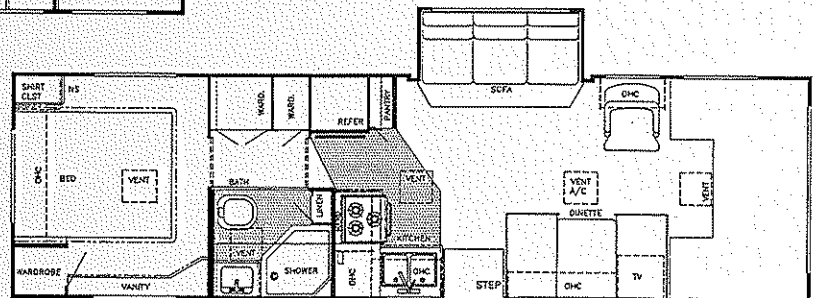

9/96

CONQUEST CLASSIC

BY GULF STREAM®

Model 6272 Wide-Body (Twin Beds or Bunks Opt.)

Model 6293 Wide-Body (Twin Beds or Bunks Opt.)

Model 6301 Wide-Body

Model 6311 Wide-Body (Twin Beds or Bunks Opt.)

Model 6300 Wide-Body (Twin Beds or Bunks Opt.)

Opt. Living Room

CONQUEST CLASSIC

BY GULF STREAM®

Standard Specifications

Interior and Decor

- 6' - 5" Interior Height (most models)
- Stile Constructed Cabinetry
- Natural Oak, Raised Panel Mortise and Tenon Cabinet Doors
- Privacy Curtain Cab
- Queen Size Bed, Cab-Over
- 3-Way Driver & Passenger Seats
- Deluxe Carpet W/Pad Throughout
- Coordinated Bedspread & Shams
- Power Vent in Commode
- Generous Overhead Storage
- Mini Blinds in Kitchen
- Hide-a-Bed Sofa (6311)
- Hydraulic Operated Glide-Out Room (6311)
- Soft Touch Interior Ceiling Fabric
- Designer Interior Window Treatments