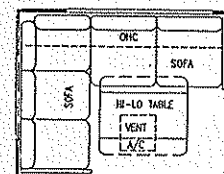

9/96

CONQUEST CLASSIC

BY GULF STREAM®

Model 6272 Wide-Body (Twin Beds or Bunks Opt.)

Model 6293 Wide-Body (Twin Beds or Bunks Opt.)

Model 6301 Wide-Body

Model 6311 Wide-Body (Twin Beds or Bunks Opt.)

Model 6300 Wide-Body (Twin Beds or Bunks Opt.)

Opt. Living Room

CONQUEST CLASSIC

BY GULF STREAM®

Standard Specifications

Interior and Decor

- 6' - 5" Interior Height (most models)
- Stile Constructed Cabinetry
- Natural Oak, Raised Panel Mortise and Tenon Cabinet Doors
- Privacy Curtain Cab
- Queen Size Bed, Cab-Over
- 3-Way Driver & Passenger Seats
- Deluxe Carpet W/Pad Throughout
- Coordinated Bedspread & Shams
- Power Vent in Commode
- Generous Overhead Storage
- Mini Blinds in Kitchen
- Hide-a-Bed Sofa (6311)
- Hydraulic Operated Glide-Out Room (6311)
- Soft Touch Interior Ceiling Fabric
- Designer Interior Window Treatments