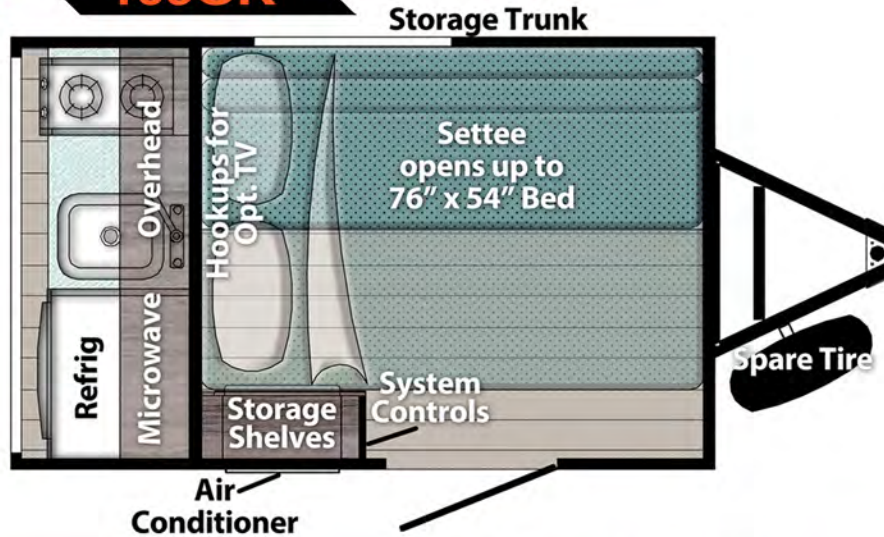

### CASCADE PACKAGE

- 5,000 BTU Air Conditioner
- 19,000 BTU Gas Furnace
- Hookups for optional TV
- \* Multiple 110V and USB Power Outlets
- Omnidirectional Roof-Mount Broadcast TV Antenna
- 2-Burner Gas Cook Top w/Glass Cover
- Gas/Electric Refrigerator
- Microwave Oven
- Bluetooth Portable Speaker & Docking Station
- Hot/Cold Sink
- Cable/Satellite Hookup
- Diamond Plate Rock Guard for front and side panels
- Spare Tire, Wheel, & Carrier
- LP Quick Disconnect
- 6 Gal DSI Gas Water Heater
- 20 lb. LP Tank
- Smoke/C/O Detector
- All-Terrain Radial Tires
- Battery Disconnect Switch
- Tinted Safety Glass Window w/Privacy Shade
- Outside Hot/Cold Shower

### TETON PACKAGE

- Smooth Front
- Lift Kit w/Heavy Duty Tires
- 100W Roof-Mount Solar Panel w/Controller
- Electric Brakes
- Solid Step at Entry

### OPTION

- Fiberglass Sidewalls

Above: Air Conditioner, Storage Shelf  
Below: Interior with full bed in place

Above: Hookups for optional flat screen TV  
Below: Lighted outside storage compartment

Above: System controls, Blue Tooth speaker  
Below: 26" door w/window, deadbolt lock