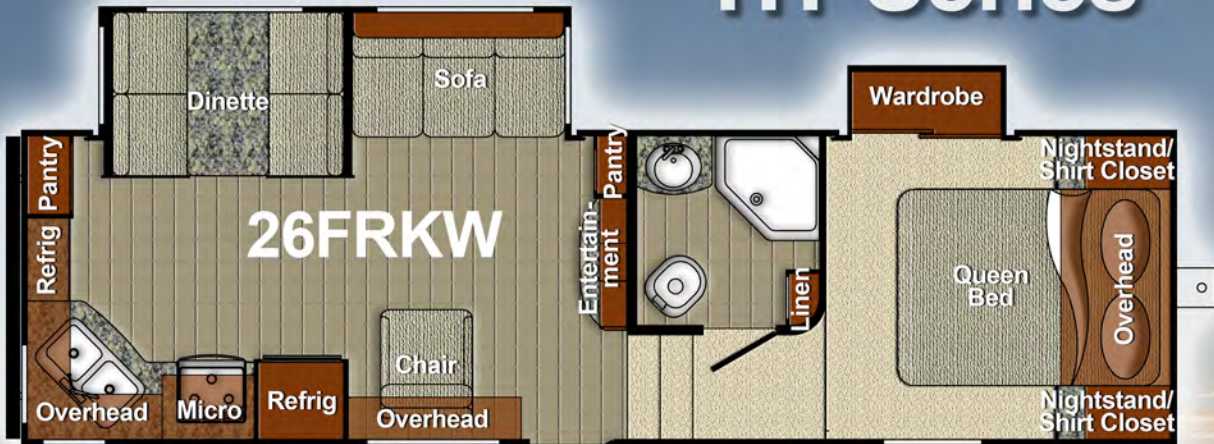

SEDONA

HT Series