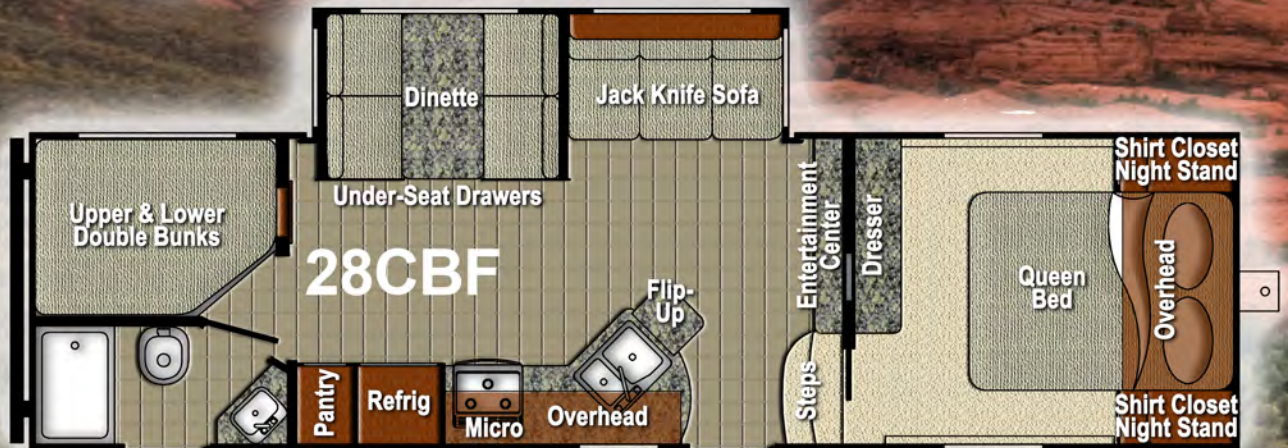

SEDONA

HT Series