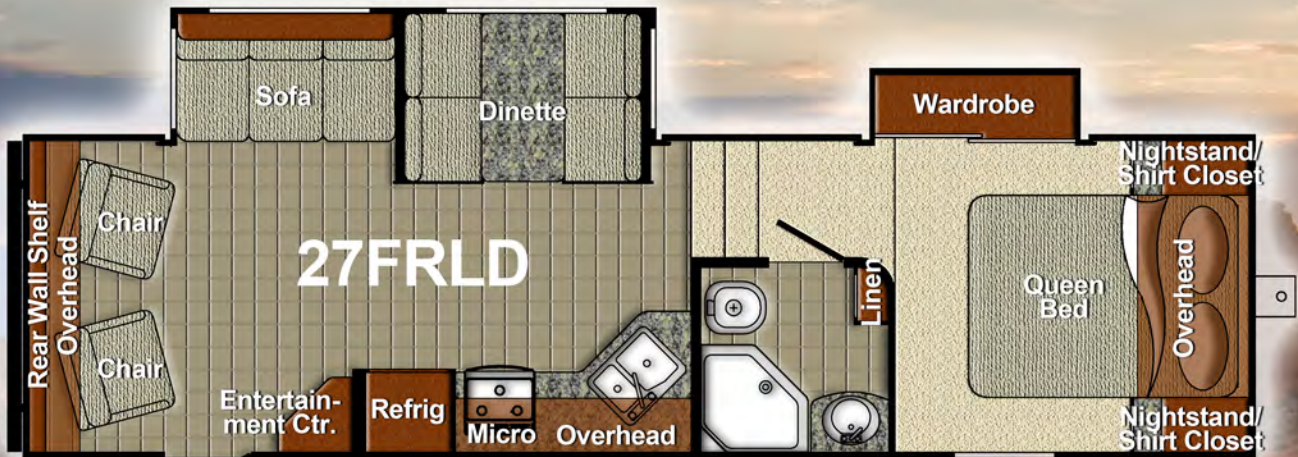

SEDONA

HT Series