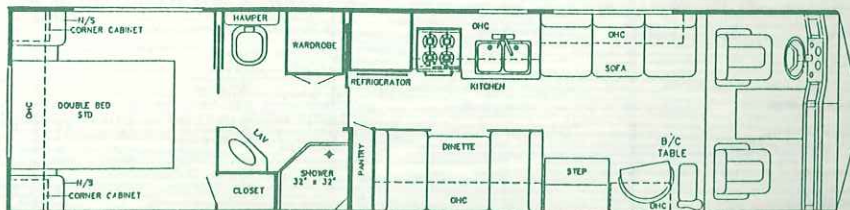

Sun Clipper *by* Gulf Stream Coach Inc.

Floorplans

Model 8272 SC

Model 8275 SC

Model 8303 SC

Model 8322 SC

Model 8344 SC

Sun Clipper

Chassis

- 460 CID — Ford
- 454 CID — GM
- 3-Speed Automatic Transmission
- Electronic Ignition
- Tilt Steering Wheel
- Power Steering & Brakes
- High-Capacity Automotive Heater
- Gasoline Tank: (Approx.)
 - 40 Gal. — Ford
 - 60 Gal. — GM
- Exterior Length: (Approx.)
 - 27' — Model 8272
 - 27' — Model 8275
 - 30' — Model 8303
 - 32' — Model 8322
 - 34' — Model 8344
- Interior Height — 6'11" (Approx.)
- Coach Body Height — 9'11" (Approx.)
- Exterior Width — 8'0" (Approx.)