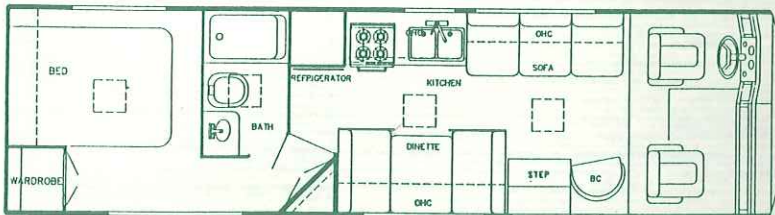

Sun Clipper *by* Gulf Stream Coach Inc.

Floorplans

Model 8272 SC

Model 8275 SC

Model 8303 SC

Model 8322 SC

Model 8344 SC

Sun Clipper

Standard Specifications

Interior and Decor

- Self-Edged & Radius-Cornered Countertops
- Custom, Padded Dash W/Illuminated Gauges
- Deluxe Furniture
- Carpet W/Pad
- Deluxe Color-Coordinated Mini-Blinds
- Fabric-Covered Lambrequin Window Treatment
- Generous Overhead Storage

Chassis

- 460 CID — Ford
- 454 CID — GM
- 3-Speed Automatic Transmission
- Electronic Ignition
- Tilt Steering Wheel
- Power Steering & Brakes
- High-Capacity Automotive Heater
- Gasoline Tank: (Approx.)
 - 40 Gal. — Ford
 - 60 Gal. — GM
- Exterior Length: (Approx.)
 - 27' — Model 8272
 - 27' — Model 8275
 - 30' — Model 8303
 - 32' — Model 8322
 - 34' — Model 8344
- Interior Height — 6'11" (Approx.)
- Coach Body Height — 9'11" (Approx.)
- Exterior Width — 8'0" (Approx.)