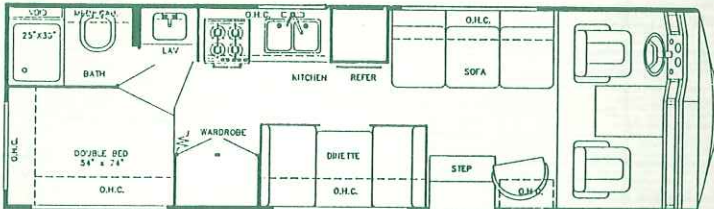

Sun Clipper *by* Gulf Stream Coach Inc.

Floorplans

Model 8272 SC

Model 8275 SC

Model 8303 SC

Model 8322 SC

Model 8344 SC

Sun Clipper

Standard Specifications

Interior and Decor

- Self-Edged & Radius-Cornered Countertops
- Custom, Padded Dash W/Illuminated Gauges
- Deluxe Furniture
- Carpet W/Pad
- Deluxe Color-Coordinated Mini-Blinds
- Fabric-Covered Lambrequin Window Treatment
- Generous Overhead Storage

Chassis

- 460 CID — Ford
- 454 CID — GM
- 3-Speed Automatic Transmission
- Electronic Ignition
- Tilt Steering Wheel
- Power Steering & Brakes
- High-Capacity Automotive Heater
- Gasoline Tank: (Approx.)
 - 40 Gal. — Ford
 - 60 Gal. — GM
- Exterior Length: (Approx.)
 - 27' — Model 8272
 - 27' — Model 8275
 - 30' — Model 8303
 - 32' — Model 8322
 - 34' — Model 8344
- Interior Height — 6'11" (Approx.)
- Coach Body Height — 9'11" (Approx.)
- Exterior Width — 8'0" (Approx.)