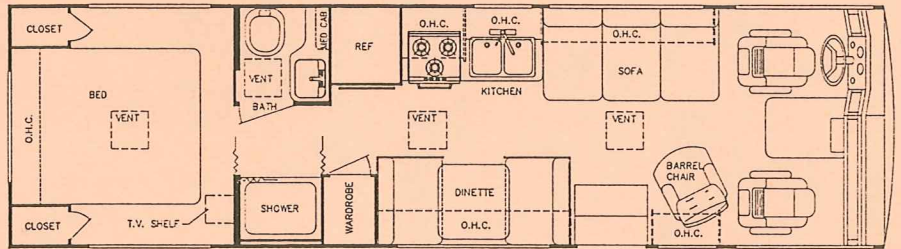

The All-New

SUNSPORT

BY GULF STREAM®

MODEL 8276 (LB or LES, Twin Bed Opt. Available)

LB = 102"-Wide
LES = 96"-Wide

MODEL 8307 (LES, Twin Bed Opt. Available)

MODEL 8314 (LB or LES, Twin Bed Opt. Available)

MODEL 8323 (LES, Twin Bed Opt. Available)

MODEL 8330 (LB, Twin Bed Opt. Available)

Interior and Decor

- Self-Edged & Radius-Cornered Countertops
- Custom Padded Dash w/Illuminated Gauges
- Windshield Privacy Drape
- Deluxe Carpet w/Pad
- Deluxe Furniture
- 3-Way Driver Seat
- Coordinated Bedsread & Shams
- Decorator Mirror
- Generous Overhead Storage

Bath and Water

- Dual Holding Tanks - Approx. 30 Gal. Each
- Approx. 44 Gal. Each (LB models)
- Fresh Water Tank - Approx. 35 Gal.
- Approx. 48 Gal. (LB models)
- Demand Water System
- City Water Hook-Up
- Double Stainless Steel Sink
- Tub/Shower Combination (Most Models)
- Marine Toilet
- Gravity Drains on Fresh Water Lines
- Skydome in Shower/Bath (Most Models)