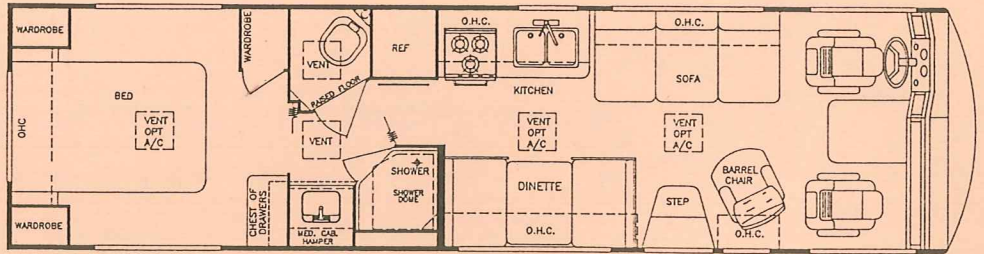

The All-New

SUNSPORT

BY GULF STREAM®

MODEL 8276 (LB or LES, Twin Bed Opt. Available)

LB = 102"-Wide
LES = 96"-Wide

MODEL 8307 (LES, Twin Bed Opt. Available)

MODEL 8314 (LB or LES, Twin Bed Opt. Available)

MODEL 8323 (LES, Twin Bed Opt. Available)

MODEL 8330 (LB, Twin Bed Opt. Available)

Interior and Decor

- Self-Edged & Radius-Cornered Countertops
- Custom Padded Dash w/Illuminated Gauges
- Windshield Privacy Drape
- Deluxe Carpet w/Pad
- Deluxe Furniture
- 3-Way Driver Seat
- Coordinated Bedsread & Shams
- Decorator Mirror
- Generous Overhead Storage

Bath and Water

- Dual Holding Tanks - Approx. 30 Gal. Each
- Approx. 44 Gal. Each (LB models)
- Fresh Water Tank - Approx. 35 Gal.
- Approx. 48 Gal. (LB models)
- Demand Water System
- City Water Hook-Up
- Double Stainless Steel Sink
- Tub/Shower Combination (Most Models)
- Marine Toilet
- Gravity Drains on Fresh Water Lines
- Skydome in Shower/Bath (Most Models)

Chassis

- GM - 454 CID V-8 Engine w/Electronically Shifted 4-Speed Automatic Transmission
- **Model 8276:**
LES - 158" Wheel Base, 12,300 GVWR
- **Model 8307:**
LES - 178" Wheel Base, 12,700 GVWR
- **Model 8314:**
LES - 190" Wheel Base, 14,800 GVWR
- **Model 8323:**
LES - 208" Wheel Base, 14,800 GVWR
- FORD - Super-Duty w/460 V-8 & 4-Speed Automatic Transmission
- **Model 8276:**
LB - 158" Wheel Base, 15,200 GVWR
- **Model 8314:**
LES - 190" Wheel Base, 15,200 GVWR
LB - 190" Wheel Base, 17,000 GVWR
- **Model 8323:**
LES - 208" Wheel Base, 15,200 GVWR
- **Model 8330:**
LB - 208" Wheel Base, 17,000 GVWR
- Electronic Ignition
- Gasoline Tank - Approx. 60 - 85 Gal.
- Power Steering & Brakes
- High Capacity Automotive Heater
- Tilt Steering Wheel
- Wheel Base: See Floorplans
- Exterior Length (Approx.):
Model 8276 - 27'
Model 8307 - 30'
Model 8314 - 31'
Model 8323 - 32'
Model 8330 - 33'
- Interior Height: Approx. 6' - 6"
- Exterior Height: Approx. 11' - 0" (w/ A/C)
Approx. 11' - 7" (LB Models)