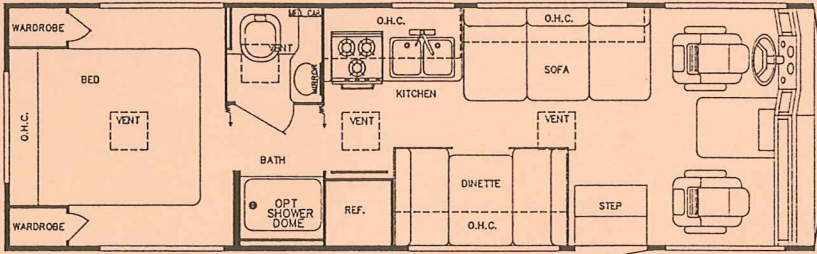

The All-New

SUNSPORT

BY GULF STREAM®

MODEL 8276 (LB or LES, Twin Bed Opt. Available)

LB = 102"-Wide
LES = 96"-Wide

MODEL 8307 (LES, Twin Bed Opt. Available)

MODEL 8314 (LB or LES, Twin Bed Opt. Available)

MODEL 8323 (LES, Twin Bed Opt. Available)

MODEL 8330 (LB, Twin Bed Opt. Available)

Interior and Decor

- Self-Edged & Radius-Cornered Countertops
- Custom Padded Dash w/Illuminated Gauges
- Windshield Privacy Drape
- Deluxe Carpet w/Pad
- Deluxe Furniture
- 3-Way Driver Seat
- Coordinated Bedsread & Shams
- Decorator Mirror
- Generous Overhead Storage

Bath and Water

- Dual Holding Tanks - Approx. 30 Gal. Each
- Approx. 44 Gal. Each (LB models)
- Fresh Water Tank - Approx. 35 Gal.
- Approx. 48 Gal. (LB models)
- Demand Water System
- City Water Hook-Up
- Double Stainless Steel Sink
- Tub/Shower Combination (Most Models)
- Marine Toilet
- Gravity Drains on Fresh Water Lines
- Skydome in Shower/Bath (Most Models)

Chassis

- GM - 454 CID V-8 Engine w/Electronically Shifted 4-Speed Automatic Transmission
- **Model 8276:**
LES - 158" Wheel Base, 12,300 GVWR
- **Model 8307:**
LES - 178" Wheel Base, 12,700 GVWR
- **Model 8314:**
LES - 190" Wheel Base, 14,800 GVWR
- **Model 8323:**
LES - 208" Wheel Base, 14,800 GVWR
- FORD - Super-Duty w/460 V-8 & 4-Speed Automatic Transmission
- **Model 8276:**
LB - 158" Wheel Base, 15,200 GVWR
- **Model 8314:**
LES - 190" Wheel Base, 15,200 GVWR
LB - 190" Wheel Base, 17,000 GVWR
- **Model 8323:**
LES - 208" Wheel Base, 15,200 GVWR
- **Model 8330:**
LB - 208" Wheel Base, 17,000 GVWR
- Electronic Ignition
- Gasoline Tank - Approx. 60 - 85 Gal.
- Power Steering & Brakes
- High Capacity Automotive Heater
- Tilt Steering Wheel
- Wheel Base: See Floorplans
- Exterior Length (Approx.):
Model 8276 - 27'
Model 8307 - 30'
Model 8314 - 31'
Model 8323 - 32'
Model 8330 - 33'
- Interior Height: Approx. 6' - 6"
- Exterior Height: Approx. 11' - 0" (w/ A/C)
Approx. 11' - 7" (LB Models)