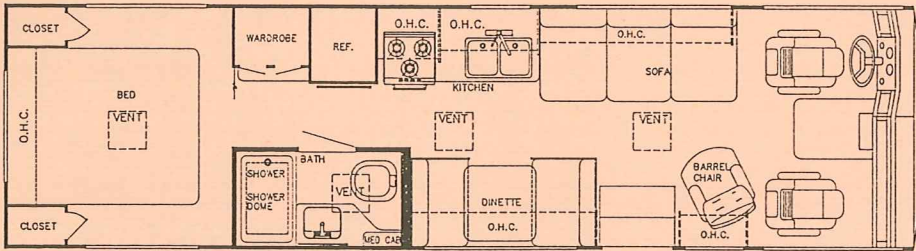

The All-New

SUNSPORT

BY GULF STREAM®

MODEL 8276 (LB or LES, Twin Bed Opt. Available)

LB = 102"-Wide
LES = 96"-Wide

MODEL 8307 (LES, Twin Bed Opt. Available)

MODEL 8314 (LB or LES, Twin Bed Opt. Available)

MODEL 8323 (LES, Twin Bed Opt. Available)

MODEL 8330 (LB, Twin Bed Opt. Available)

Interior and Decor

- Self-Edged & Radius-Cornered Countertops
- Custom Padded Dash w/Illuminated Gauges
- Windshield Privacy Drape
- Deluxe Carpet w/Pad
- Deluxe Furniture
- 3-Way Driver Seat
- Coordinated Bedsread & Shams
- Decorator Mirror
- Generous Overhead Storage