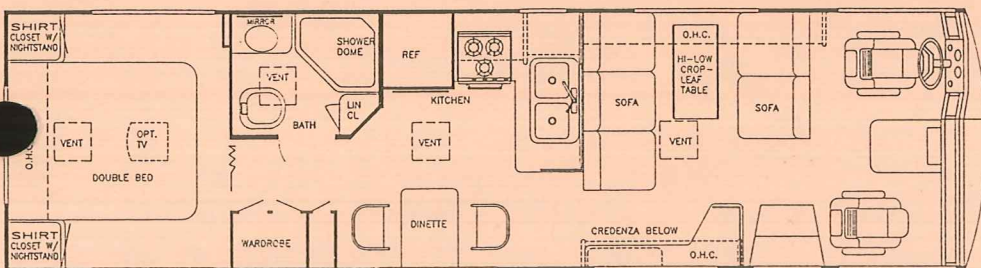

The All-New

SUNSPORT

BY GULF STREAM®

MODEL 8276 (LB or LES, Twin Bed Opt. Available)

LB = 102"-Wide
LES = 96"-Wide

MODEL 8307 (LES, Twin Bed Opt. Available)

MODEL 8314 (LB or LES, Twin Bed Opt. Available)

MODEL 8323 (LES, Twin Bed Opt. Available)

MODEL 8330 (LB, Twin Bed Opt. Available)

Interior and Decor

- Self-Edged & Radius-Cornered Countertops
- Custom Padded Dash w/Illuminated Gauges
- Windshield Privacy Drape
- Deluxe Carpet w/Pad
- Deluxe Furniture
- 3-Way Driver Seat
- Coordinated Bedsread & Shams
- Decorator Mirror
- Generous Overhead Storage

Bath and Water

- Dual Holding Tanks - Approx. 30 Gal. Each
- Approx. 44 Gal. Each (LB models)
- Fresh Water Tank - Approx. 35 Gal.
- Approx. 48 Gal. (LB models)
- Demand Water System
- City Water Hook-Up
- Double Stainless Steel Sink
- Tub/Shower Combination (Most Models)
- Marine Toilet
- Gravity Drains on Fresh Water Lines
- Skydome in Shower/Bath (Most Models)