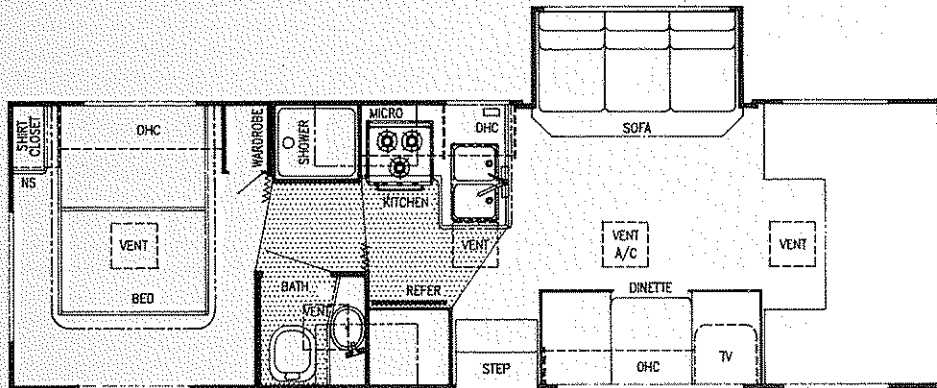

# Limited Edition Mini-Home

By GULF STREAM®

STEP  
Model 6211 (WIDE-BODY)

Model 6273 (NON WIDE-BODY)

# LIMITED EDITION

Model 6272 (Twin Beds, or Bunks Opt.)

Model 6293 (Twin Beds, or Bunks Opt.)

Model 6294 (Twin Beds, or Bunks Opt.)

## Opt. Living Room

Model 6300 (Twin Beds, or Bunks Opt.)

\*NOTE: 27' AND ABOVE  
ARE BASEMENT MODELS

© Copyright 1995, Gulf Stream Coach, Inc.