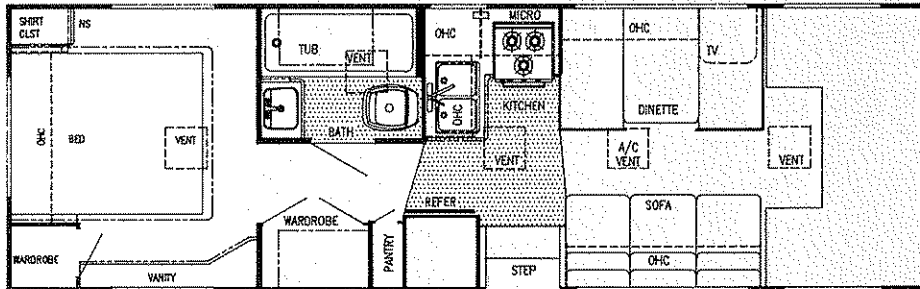

# Limited Edition Mini-Home

By GULF STREAM®

STEP  
Model 6211 (WIDE-BODY)

Model 6273 (NON WIDE-BODY)

# LIMITED EDITION

Model 6272 (Twin Beds, or Bunks Opt.)

Model 6293 (Twin Beds, or Bunks Opt.)

Model 6294 (Twin Beds, or Bunks Opt.)

## Opt. Living Room

Model 6300 (Twin Beds, or Bunks Opt.)

\*NOTE: 27' AND ABOVE  
ARE BASEMENT MODELS

© Copyright 1995, Gulf Stream Coach, Inc.