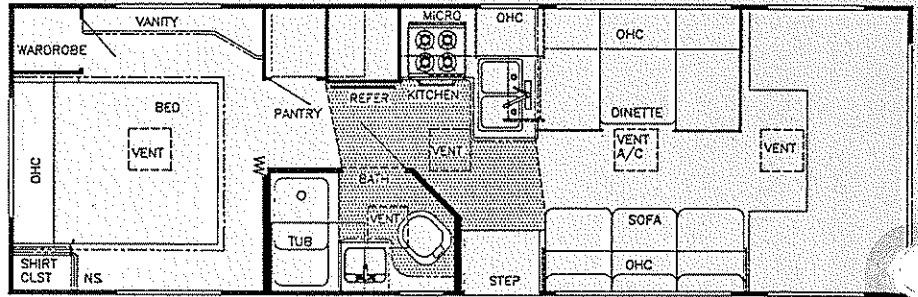

# Limited Edition Mini-Home

By GULF STREAM®

STEP  
Model 6211 (WIDE-BODY)

Model 6273 (NON WIDE-BODY)

# LIMITED EDITION

Model 6272 (Twin Beds, or Bunks Opt.)

Model 6293 (Twin Beds, or Bunks Opt.)

Model 6294 (Twin Beds, or Bunks Opt.)

## Opt. Living Room

Model 6300 (Twin Beds, or Bunks Opt.)

\*NOTE: 27' AND ABOVE  
ARE BASEMENT MODELS

© Copyright 1995, Gulf Stream Coach, Inc.