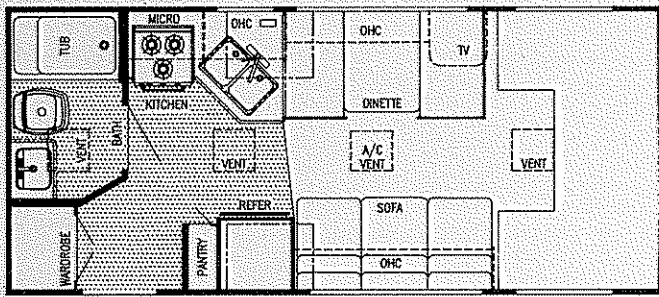

# Limited Edition Mini-Home

By GULF STREAM®

STEP  
Model 6211 (WIDE-BODY)

Model 6273 (NON WIDE-BODY)

# LIMITED EDITION

Model 6272 (Twin Beds, or Bunks Opt.)

Model 6293 (Twin Beds, or Bunks Opt.)

Model 6294 (Twin Beds, or Bunks Opt.)