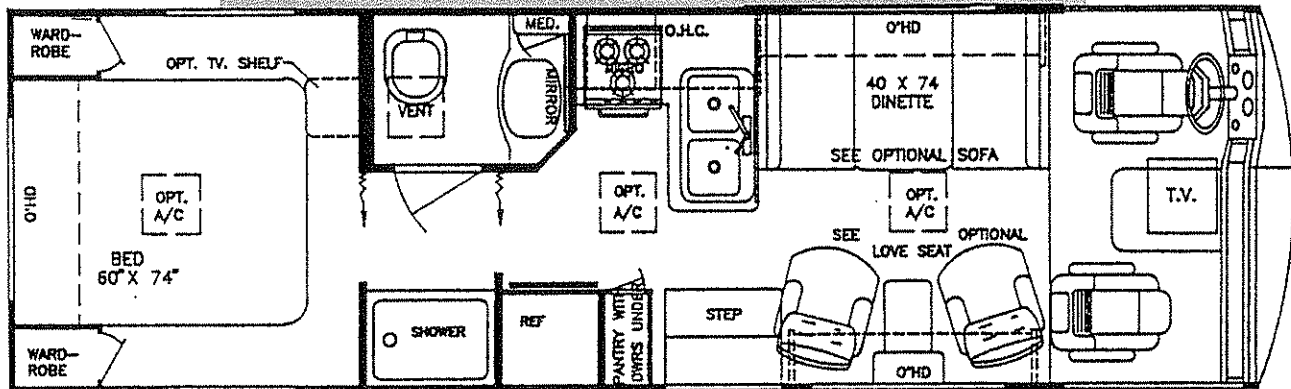

7/97

SUNSPORT®

GULF STREAM

Model 8250 LT ONLY (Twin Bed Opt. Available)

(Opt. Dinette Available in p/c sofa)

Model 8280 LT OR LES (Twin Bed Opt. Available)

(Opt. Sofa Available in p/c dinette)

(Opt. Love Seat Available in p/c barrel chairs)