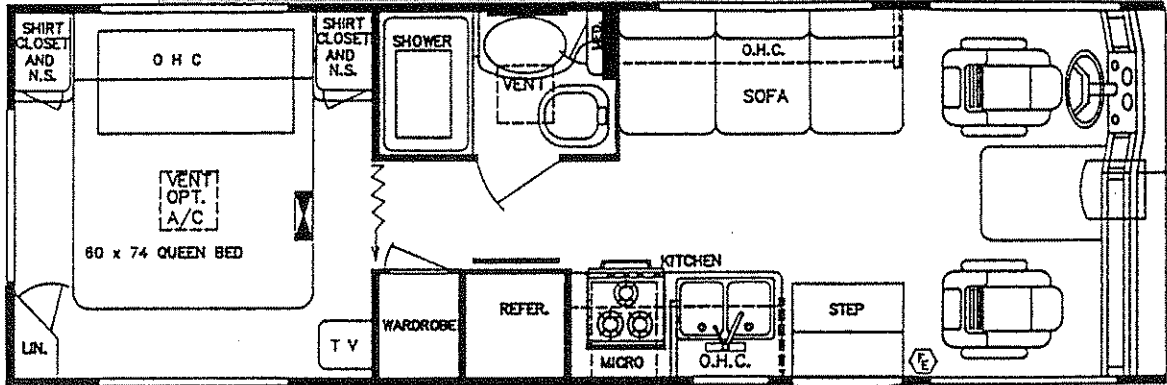

7/97

SUNSPORT®

GULF STREAM

Model 8250 LT ONLY (Twin Bed Opt. Available)

(Opt. Dinette Available in p/c sofa)

Model 8280 LT OR LES (Twin Bed Opt. Available)

(Opt. Sofa Available in p/c dinette)

(Opt. Love Seat Available in p/c barrel chairs)