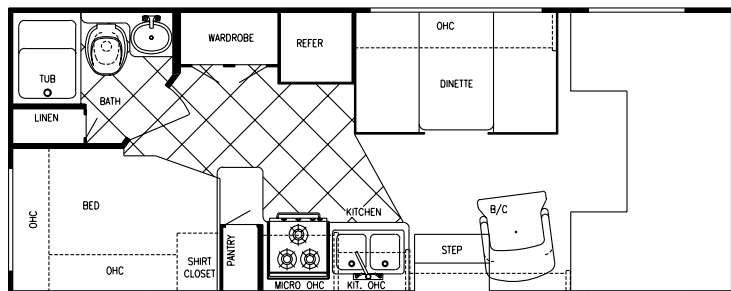

MODEL W6245T

Ford E-350 Chassis

Chassis	Ford V-10
Fuel	55 gal
GVWR	11,500
Length	24'-5"
Height	11'-1"
Width	101"
Wheelbase	176"
Black	30 gal
Grey	30 gal
Fresh	22 gal
LP Gas Tank	48 lbs.
Furnace	25,000 BTUs
Water Heater	6 gal