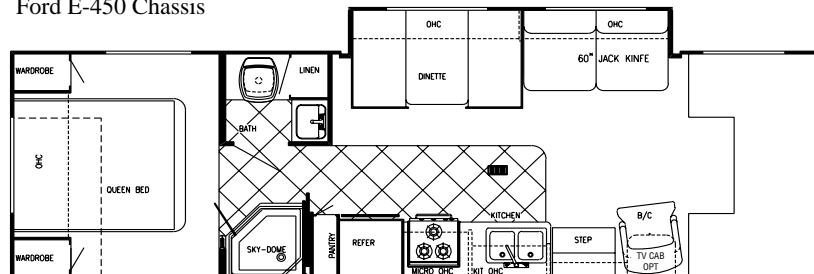

Chassis	Ford V-10
Fuel	55 gal
GVWR	14,050
Length	30'-10"
Height	11'-3"
Width	101"
Wheelbase	208"
Black	36 gal
Grey	36 gal
Fresh	34 gal
LP Gas Tank	62 lbs.
Furnace	30,000 BTUs
Water Heater	6 gal

MODEL W6316R (Twin Beds)
Ford E-450 Chassis