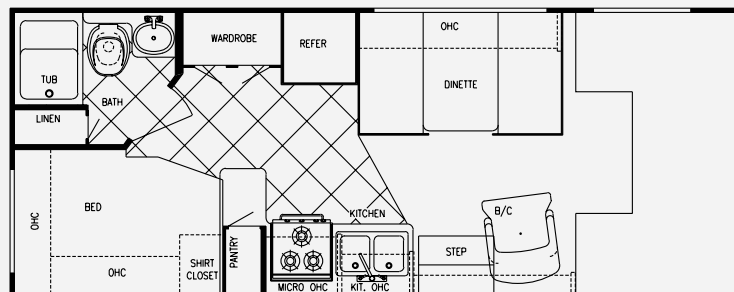

MODEL W6245B (Sofa Opt, Barrel Chairs Opt.)

Ford E-350 Chassis

Chassis	Ford V-10
Fuel	55 gal
GVWR	11,500
Length	24'-5"
Height	11'-1"
Width	101"
Wheelbase	176"
Black	30 gal
Grey	30 gal
Fresh	32 gal
LP Gas Tank	62 lbs.
Furnace	25,000 BTUs
Water Heater	6 gal