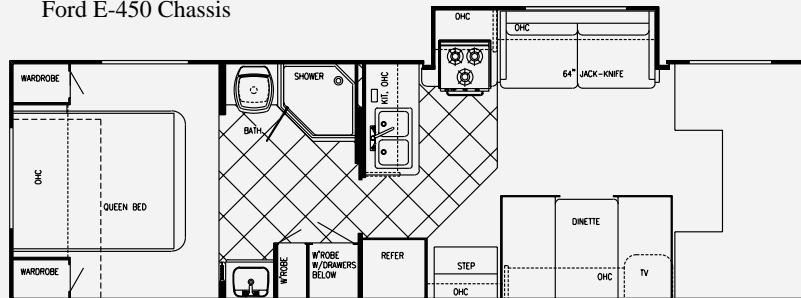

MODEL W6304R (Sofa Opt, Barrel Chairs Opt.)
Ford E-450 Chassis