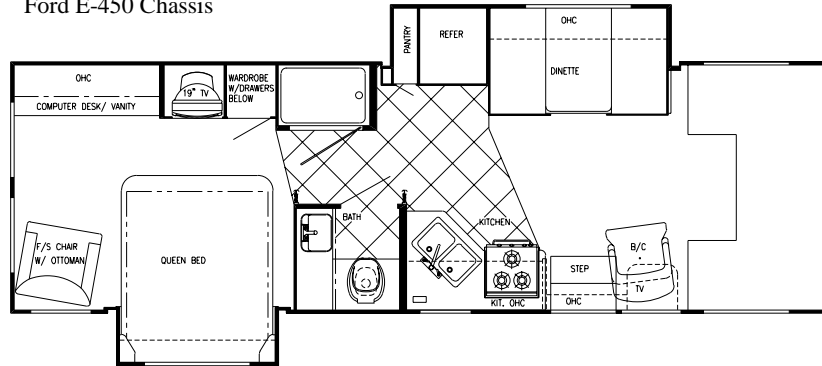

ULTRA LTS

NEW!

MODEL W6305B
Ford E-450 Chassis

Chassis	Ford V-10
Fuel	55 gal
GVWR	14,050
Length	30'-5"
Height	11'-1"
Width	101"
Wheelbase	208"
Black	36 gal
Grey	36 gal
Fresh	34 gal
LP Gas Tank	62 lbs.
Furnace	30,000 BTUs
Water Heater	6 gal