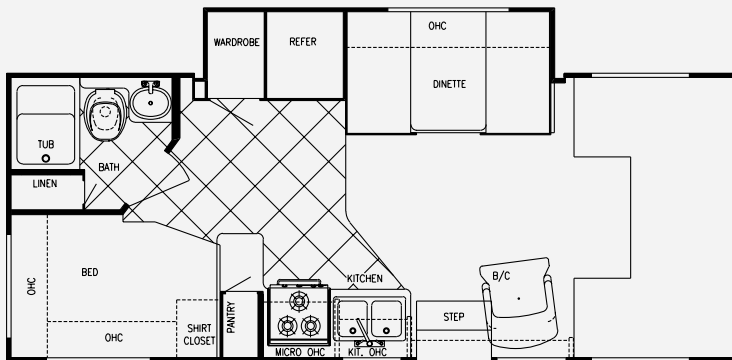

MODEL W6244T

Ford E-450 Chassis

Chassis	Ford V-10
Fuel	55 gal
GVWR	14,050
Length	24'-5"
Height	11'-1"
Width	101"
Wheelbase	176"
Black	30 gal
Grey	30 gal
Fresh	22 gal
LP Gas Tank	48 lbs.
Furnace	25,000 BTUs
Water Heater	6 gal