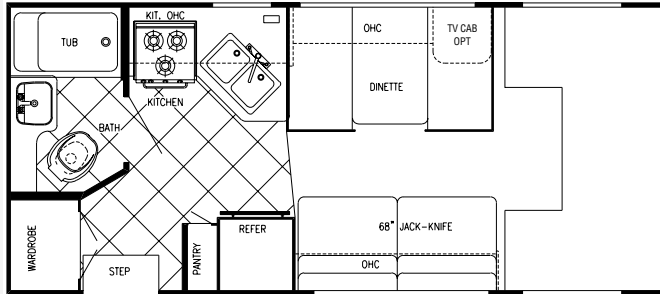

ULTRA

MODEL W6211T

Ford E-350 Chassis
Opt. Chevy GMT-600

Chassis	Ford V-10
Fuel	37 gal
GVWR	10,700
Length	22'-4"
Height	11'-1"
Width	101"
Wheelbase	138"
Black	30 gal
Grey	30 gal
Fresh	22 gal
LP Gas Tank	48 lbs.
Furnace	25,000 BTUs
Water Heater	6 gal