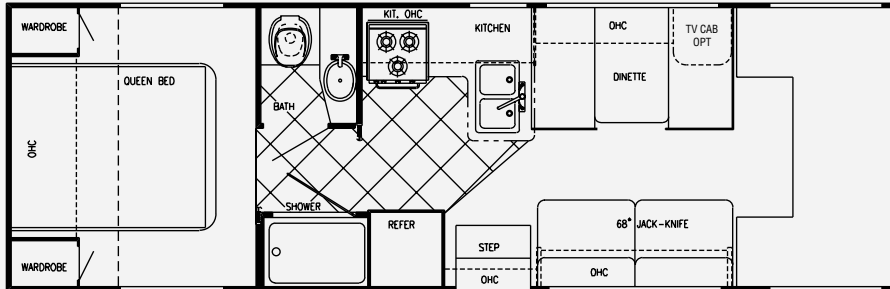

ULTRA

MODEL W6280T (Sofa Opt, Barrel Chairs Opt, Twin Beds or Bunks Opt.)
Ford E-350 Chassis

Chassis	Ford V-10
Fuel	55 gal
GVWR	14,050
Length	29'-3"
Height	11'-1"
Width	101"
Wheelbase	196"
Black	36 gal
Grey	36 gal
Fresh	34 gal
LP Gas Tank	48lbs.
Furnace	30,000 BTUs
Water Heater	6 gal