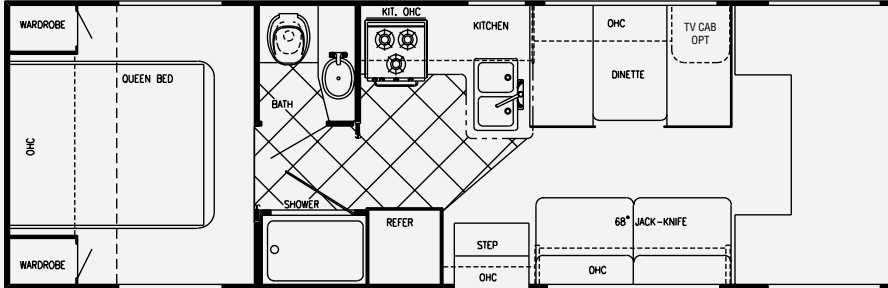

ULTRA LTS

MODEL W6280B (Sofa Opt, Barrel Chairs Opt, Twin Beds or Bunks Opt.)

Ford E-450 Chassis

Chassis	Ford V-10
Fuel	55 gal
GVWR	14,050
Length	29'-3"
Height	11'-1"
Width	101"
Wheelbase	196"
Black	36 gal
Grey	36 gal
Fresh	34 gal
LP Gas Tank	62 lbs.
Furnace	30,000 BTUs
Water Heater	6 gal