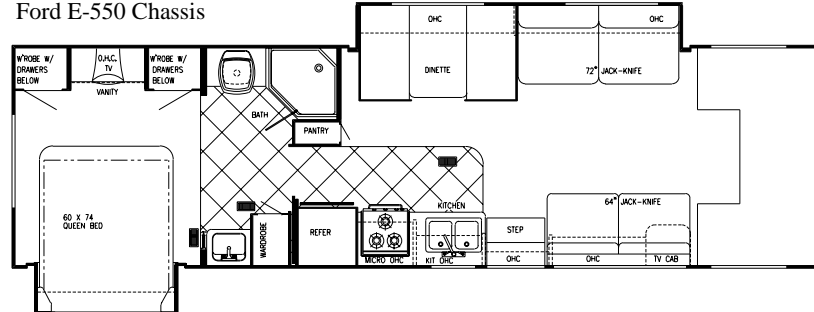

MODEL W6330B
Ford E-550 Chassis

Chassis	Ford V-10
Fuel	55 gal
GVWR	19,000
Length	33'-7"
Height	11'-3"
Width	101"
Wheelbase	233"
Black	36 gal
Grey	36 gal
Fresh	34 gal
LP Gas Tank	62 lbs.
Furnace	30,000 BTUs
Water Heater	6 gal

STANDARD SPECIFICATIONS

Interior & Decor

- 6'-8" Interior Height
- Natural Hardwood Stile Cabinetry
- Natural Oak Frame Raised Panel Cabinet Doors (in galley)
- Privacy Curtain Cab
- Deluxe Carpet w/Pad
- Generous Overhead Storage
- 2-Way Driver & Passenger Seat
- Coordinated Bedspreads & Shams
- Decorator Curtains w/Valances (Std)
- Pleated Shades
- Interior Decorative Clock
- Rubber Entry Step
- Queen Size Bed, Cab-Over
- Power Vent in Commode
- Tub Surround
- Mini Blinds Kitchen
- Hydraulic-Operated Glide Out Room (slide out models)
- Raised Panel Refer Inserts
- Soft Touch Ceiling

Electrical Systems

- Easy Store 30' Elect. Power Cord
- Double Overhead Reading Lights
- 110 Volt Receptacles
- Ground Fault Circuit Interrupter
- Outside Receptacle
- TV Antenna w/Amp & Boost
- Auxiliary Battery
- Electronic Converter w/ Charger (45 Amp)
- Generator Prep
- Monitor Panel
- Battery Disconnect

Appliances

- Range Cover
- 3-Burner Range w/ Oven
- 2-Way Dbl. Door Refer.
- Microwave Installed
- 6 Gal. Elect. Ign. Water Heater
- 13,500 BTU Ducted Roof Air

Bath & Water

- Glass Shower Door (W6305, W6280)
- Demand Water System
- City Water Hook-Up
- Lavatory w/ Base Cabinet Storage
- Bath Convenience Accessories
- Water Bypass Valve
- Skydome in Shower (most models)
- Medicine Cabinet

Chassis

- Ford 6.8 L, V-10 Engine
- E-450 Super Duty Chassis
- 4 Speed Auto. Overdrive Trans.
- Tilt Wheel Steering
- CD Player-AM/FM Stereo w/ 4 Speakers
- Power Brakes & Steering
- Radial Tires
- Cruise Control
- Dual Air Bags
- Deluxe Exterior Mirrors
- Stainless Steel Wheeliners

Exterior & Construction

- Welded Aluminum Cage Const.
- 4-Ply Laminated Walls, Roof & Floor
- Smooth Fiberglass Exterior
- Radiused Laminated Rubber Roof w/Heliarc-Welded Aluminum Rafters, and Exclusive Molded Roof Brick Insulation w/ Bubble Wrap Duct System
- Hydraulic Pump Slide System
- Tubular Steel Floor
- Laminated Floor w/ Metal Underbelly
- Foamed, Sealed & Undercoated
- Full Basement Storage (most models)
- Distinctive Exterior Graphics
- Expansive Radius Windows
- Hose Storage Bumper
- Front Cab-Over Window (Opt.)
- Outside Grab Handle
- Chrome Bumper Cover
- Fiberglass Running Boards
- Dead Bolt on Entry Door
- Spare Tire and Carrier
- Roof Rack & Ladder (Opt.)
- Slide-Out Room Awning
- Pre-molded Front Fiberglass Cap & Wings
- Deluxe Awning (Opt)
- Rear Window (Opt)

POPULAR OPTIONS

- 6.0 L Chevy V-8 Chassis, 6211
- Outside Entertainment Center
- Heated and Remote Mirrors
- Cabover Entertainment Center

(Most Models)

- Side Cabover Entertainment Center
- 3 Speed Fantastic Fan In Bedroom
- Exterior Paint
- Superslick Fiberglass Exterior