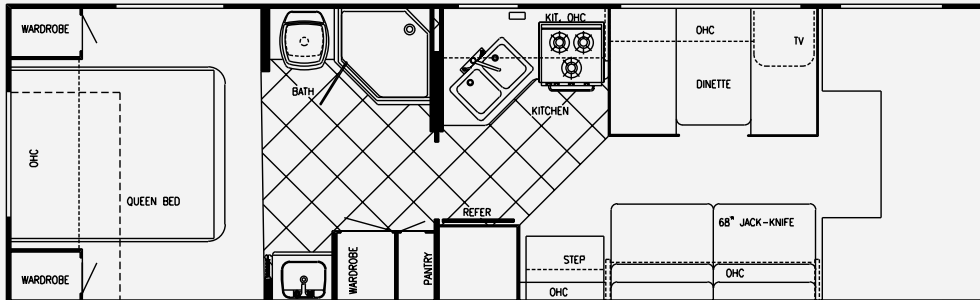

MODEL W6301B (Sofa Opt, Barrel Chairs Opt.)

Ford E-450 Chassis

Chassis	Ford V-10
Fuel	55 gal
GVWR	14,050
Length	30'-8"
Height	11'-1"
Width	101"
Wheelbase	208"
Black	36 gal
Grey	36 gal
Fresh	34 gal
LP Gas Tank	62 lbs.
Furnace	30,000 BTUs
Water Heater	6 gal