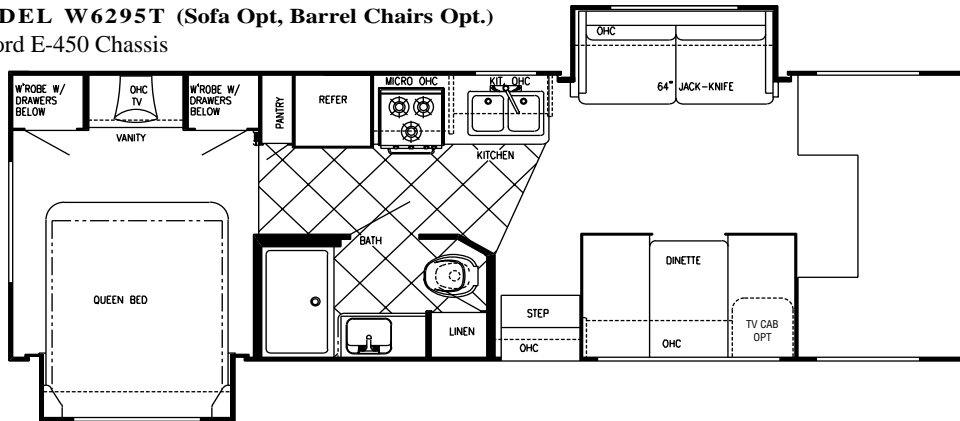

MODEL W6295T (Sofa Opt, Barrel Chairs Opt.)
Ford E-450 Chassis

Chassis	Ford V-10
Fuel	55 gal
GVWR	14,050
Length	29'-9"
Height	11'-1"
Width	101"
Wheelbase	208"
Black	36 gal
Grey	36 gal
Fresh	34 gal
LP Gas Tank	48 lbs.
Furnace	30,000 BTUs
Water Heater	6 gal