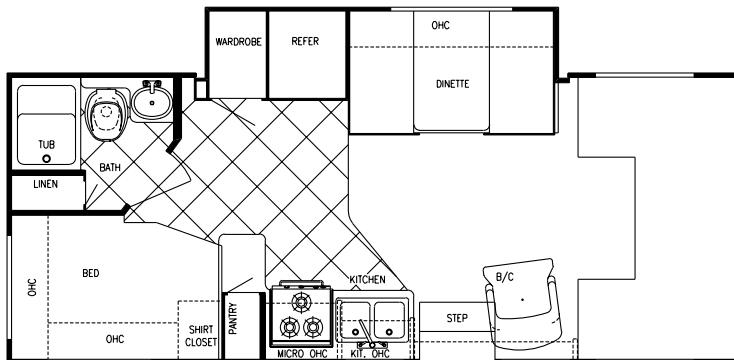

MODEL W6244B

Ford E-450 Chassis

Chassis	Ford V-10
Fuel	55 gal
GVWR	14,050
Length	24'-5"
Height	11'-1"
Width	101"
Wheelbase	176"
Black	30 gal
Grey	30 gal
Fresh	32 gal
LP Gas Tank	62 lbs.
Furnace	25,000 BTUs
Water Heater	6 gal