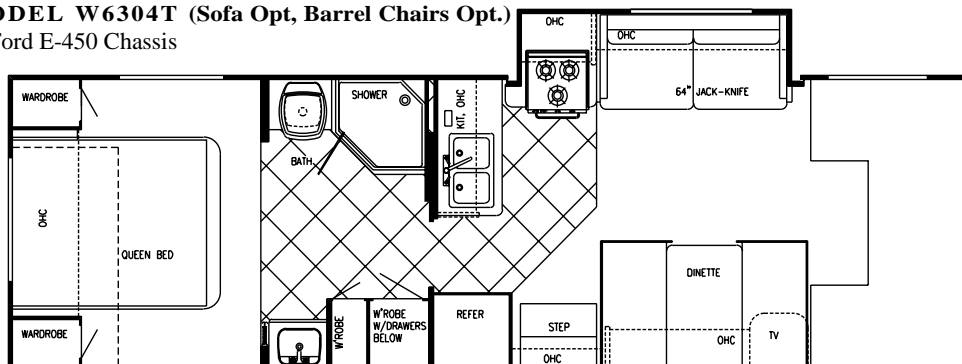

MODEL W6304T (Sofa Opt, Barrel Chairs Opt.)
Ford E-450 Chassis

Chassis	Ford V-10
Fuel	55 gal
GVWR	14,050
Length	31'-0"
Height	11'-1"
Width	101"
Wheelbase	208"
Black	36 gal
Grey	36 gal
Fresh	34 gal
LP Gas Tank	48 lbs.
Furnace	30,000 BTUs
Water Heater	6 gal