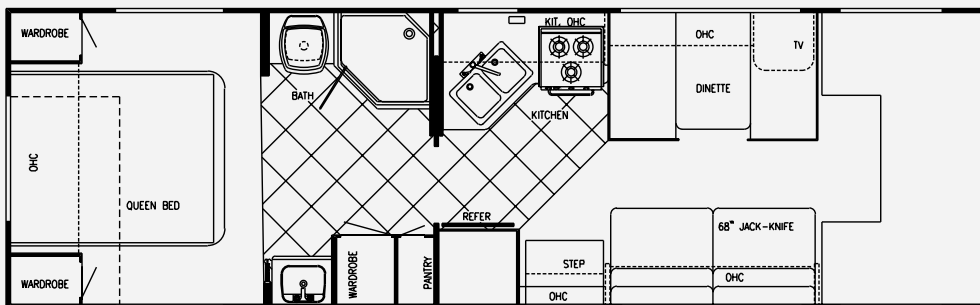

MODEL W6301T (Sofa Opt, Barrel Chairs Opt.)
Ford E-450 Chassis

Chassis	Ford V-10
Fuel	55 gal
GVWR	14,050
Length	30'-8"
Height	11'-1"
Width	101"
Wheelbase	208"
Black	36 gal
Grey	36 gal
Fresh	34 gal
LP Gas Tank	48 lbs.
Furnace	30,000 BTUs
Water Heater	6 gal