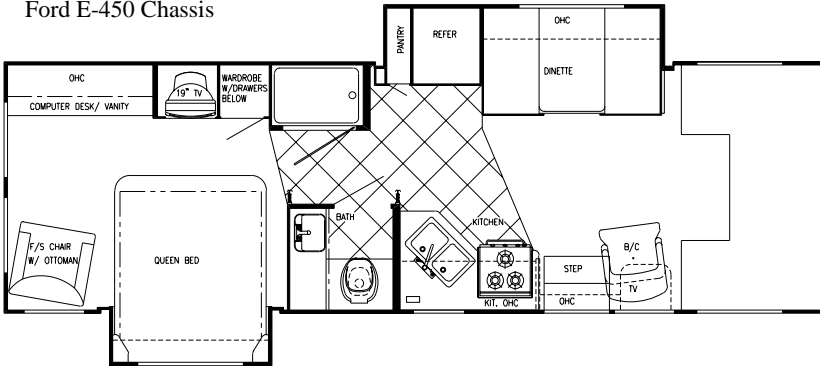

ULTRA

NEW!

MODEL W6305T
Ford E-450 Chassis

Chassis	Ford V-10
Fuel	55 gal
GVWR	14,050
Length	30'-5"
Height	11'-1"
Width	101"
Wheelbase	208"
Black	36 gal
Grey	36 gal
Fresh	34 gal
LP Gas Tank	48 lbs.
Furnace	30,000 BTUs
Water Heater	6 gal

STANDARD SPECIFICATIONS

Interior & Decor

- 6'-8" Interior Height
- Stile Constructed Cabinetry
- Privacy Curtain Cab
- Deluxe Carpet w/Pad Throughout
- Generous Overhead Storage
- 2-Way Driver & Passenger Seat
- Coordinated Bedspreads & Shams
- Decorator Curtains & Shades w/Valances
- Queen Size Bed, Cab-Over
- Power Vent in Commode
- Natural Oak Framed Raised Panel Cabinets Doors (in Galley Area)

Electrical Systems

- Easy Store 30' Elect. Power Cord
- Overhead Reading Lights
- 110-Volt Receptacles
- Ground Fault Circuit Interrupter
- Outside Receptacle
- TV Antenna w/ Amp & Boost
- Auxiliary Battery
- Electronic Converter w/ Charger (45 Amp)
- Generator Prep
- Battery Disconnect