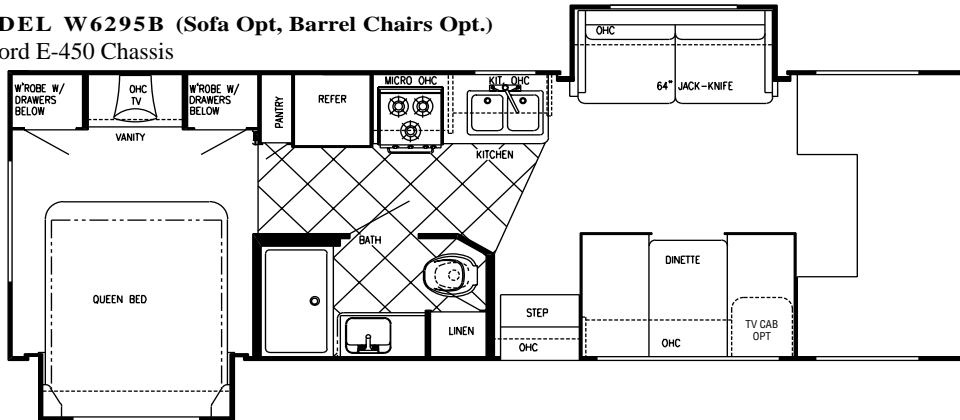

MODEL W6295B (Sofa Opt, Barrel Chairs Opt.)

Ford E-450 Chassis

Chassis	Ford V-10
Fuel	55 gal
GVWR	14,050
Length	29'-9"
Height	11'-1"
Width	101"
Wheelbase	208"
Black	36 gal
Grey	36 gal
Fresh	34 gal
LP Gas Tank	62 lbs.
Furnace	30,000 BTUs
Water Heater	6 gal