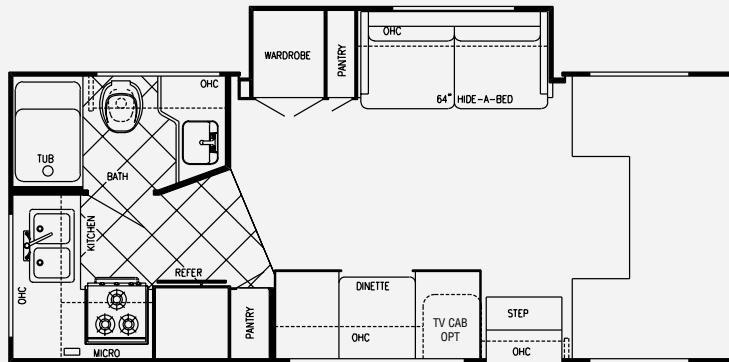

MODEL W6236B

Ford E-450 Chassis

Chassis	Ford V-10
Fuel	55 gal
GVWR	14,050
Length	24'-2"
Height	11'-1"
Width	101"
Wheelbase	176"
Black	30 gal
Grey	30 gal
Fresh	32 gal
LP Gas Tank	62 lbs.
Furnace	25,000 BTUs
Water Heater	6 gal