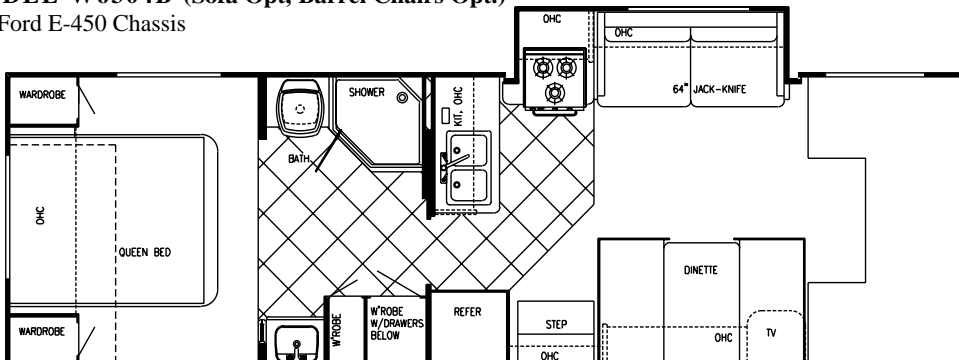

MODEL W6304B (Sofa Opt, Barrel Chairs Opt.)

Ford E-450 Chassis

Chassis	Ford V-10
Fuel	55 gal
GVWR	14,050
Length	31'-0"
Height	11'-1"
Width	101"
Wheelbase	208"
Black	36 gal
Grey	36 gal
Fresh	34 gal
LP Gas Tank	62 lbs.
Furnace	30,000 BTUs
Water Heater	6 gal