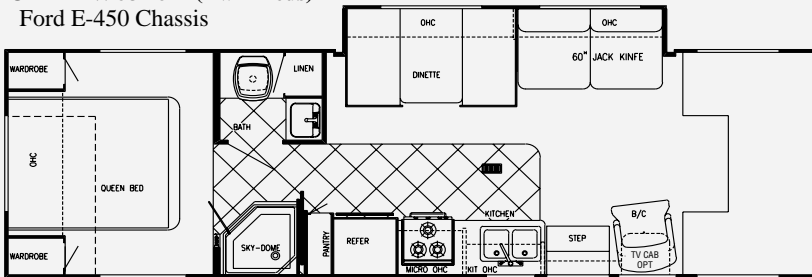

MODEL W6316T (Twin Beds)
Ford E-450 Chassis

Chassis	Ford V-10
Fuel	55 gal
GVWR	14,050
Length	31'-7"
Height	11'-1"
Width	101"
Wheelbase	208"
Black	36 gal
Grey	36 gal
Fresh	34 gal
LP Gas Tank	48 lbs.
Furnace	30,000 BTUs
Water Heater	6 gal

Exterior & Construction

- Smooth Fiberglass Exterior
- Rear Ladder (Opt.)
- Chrome Bumper Cover
- Deluxe Awning (Opt.)
- Welded Aluminum Cage Const.
- 4-Ply Lam. Walls, Roof & Floor
- Laminated Rubber Roof w/Heliarc-Welded Aluminum Rafters
- Tubular Steel Floor
- Laminated Floor w/ Metal Underbelly
- Foamed, Sealed & Undercoated
- Generous Ext. Basement Storage
- Distinctive Exterior Graphics
- Expansive Radius Windows
- Hose Storage Bumper
- Front Cab-Over Window (Opt.)
- Outside Grab Handle
- Porch Light
- Dead Bolt on Entry Door
- Spare Tire and Carrier
- Mag-Look Wheel Covers
- Aluminum Running Boards
- Rear window (Opt)

NEW!