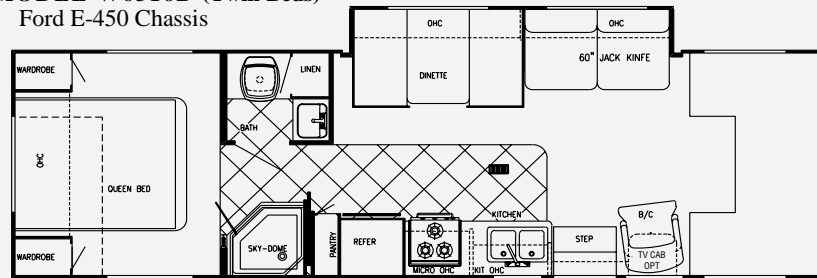

MODEL W6316B (Twin Beds)
Ford E-450 Chassis

Chassis	Ford V-10
Fuel	55 gal
GVWR	14,050
Length	31'-7"
Height	11'-1"
Width	101"
Wheelbase	208"
Black	36 gal
Grey	36 gal
Fresh	34 gal
LP Gas Tank	62 lbs.
Furnace	30,000 BTUs
Water Heater	6 gal

NEW!