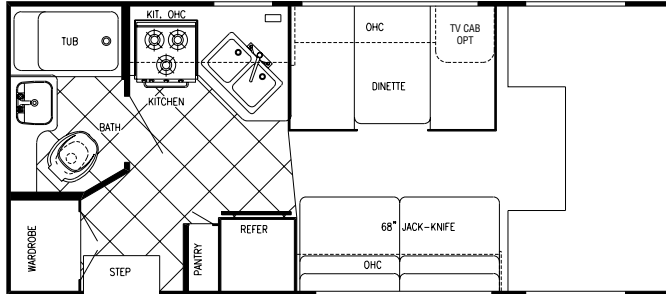

ULTRA LTS

MODEL W6211B (Sofa Opt)

Ford E-350 Chassis

Opt. Chevy GMT-600

Chassis	Ford V-10
Fuel	37 gal
GVWR	10,700
Length	22'-4"
Height	11'-1"
Width	101"
Wheelbase	138"
Black	30 gal
Grey	30 gal
Fresh	22 gal
LP Gas Tank	62 lbs.
Furnace	25,000 BTUs
Water Heater	6 gal