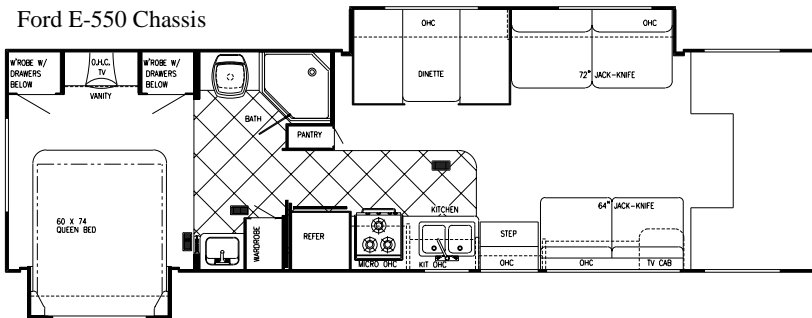

MODEL W6330T
Ford E-550 Chassis

Chassis	Ford V-10
Fuel	55 gal
GVWR	19,000
Length	33'-7"
Height	11'-3"
Width	101"
Wheelbase	233"
Black	36 gal
Grey	36 gal
Fresh	34 gal
LP Gas Tank	48 lbs.
Furnace	30,000 BTUs
Water Heater	6 gal

POPULAR OPTIONS

- 6.0 L Chevy V-8 Chassis 6211
- LP Gas Oven
- Emergency Start Switch

Appliances

- 3-Burner Range Top
- Power Range Hood
- 2-Way Double Door Refrigerator
- Microwave
- 13,500 BTU Roof Air
- LP Leak Detector
- Carbon Monoxide Detector
- Monitor Panel

Chassis

- Ford 6.8 L, V-10 Engine
- 4 Speed Automatic Overdrive Transmission
- Tilt Wheel Steering
- CD Player-AM/FM Stereo w/ 4 Speakers
- Power Brakes & Steering
- Radial Tires
- Cruise Control

Bath & Water

- Demand Water System
- City Water Hook-Up
- Lavatory w/ Base Cabinet Storage
- Water Bypass Valve
- Tub Surround