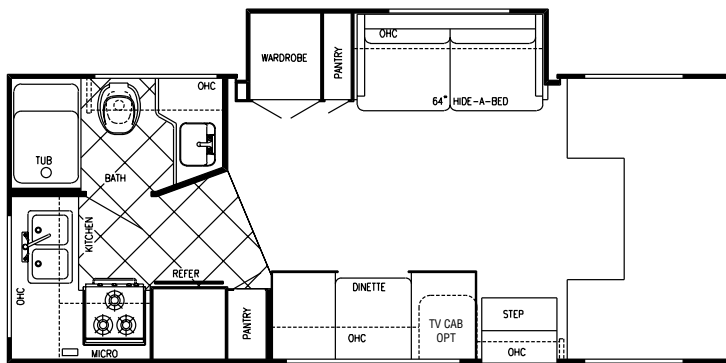

MODEL W6236T

Ford E-450 Chassis

Chassis	Ford V-10
Fuel	55 gal
GVWR	14,050
Length	24'-2"
Height	11'-1"
Width	101"
Wheelbase	176"
Black	30 gal
Grey	30 gal
Fresh	22 gal
LP Gas Tank	48 lbs.
Furnace	25,000 BTUs
Water Heater	6 gal