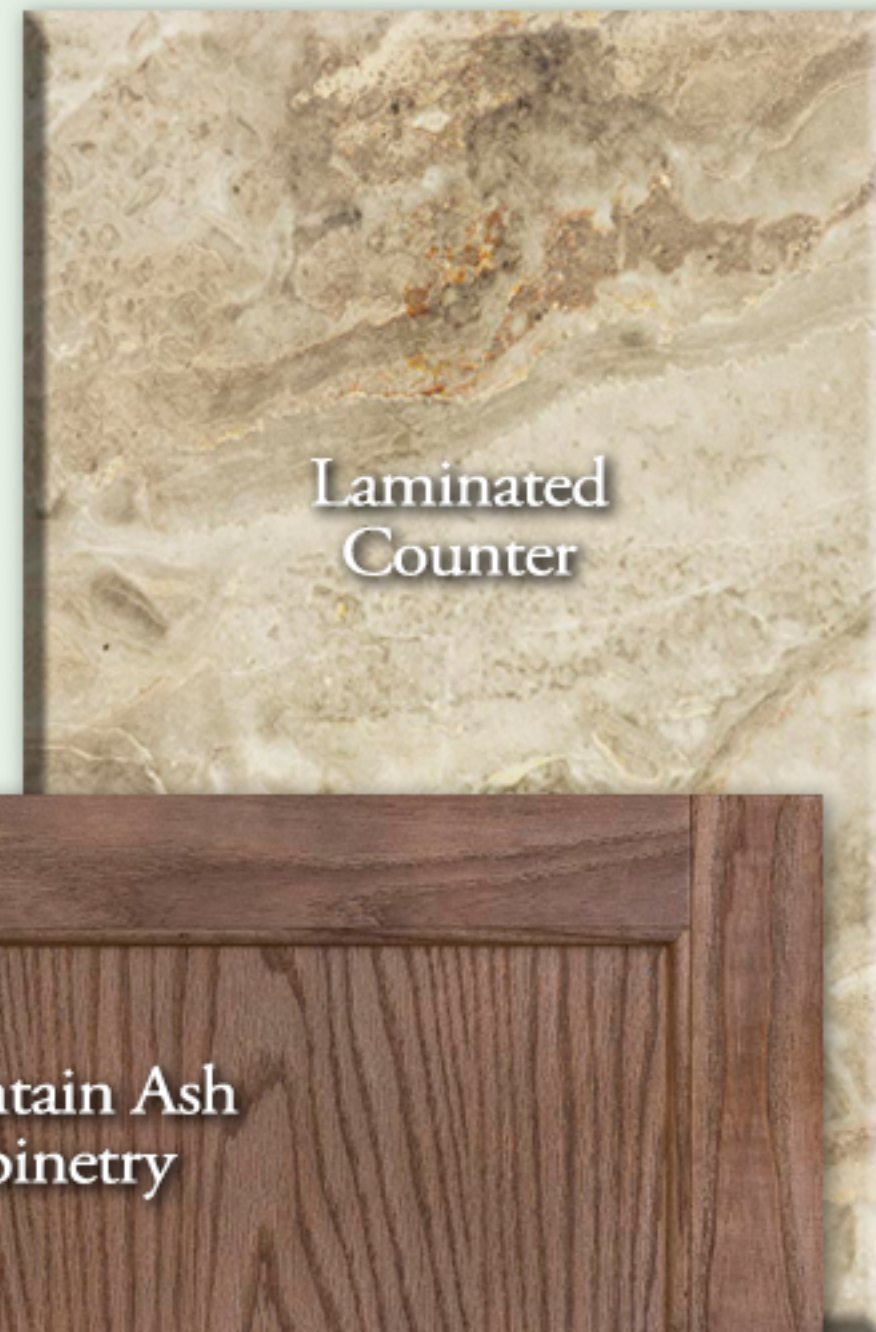

GULFBREEZE

INTERIOR DECOR CHOICES

Titanium

Point Blank

Decor is subject to change without notice, actual colors may vary. Feb. 2018

Laminated Counter

Vinyl Flooring

Mountain Ash Cabinetry