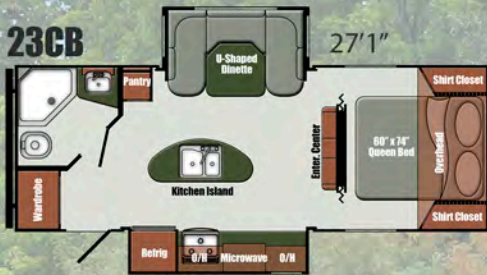

STREAMLITE

A family of lightweight, high-value, premium-quality, feature-rich travel trailers from Gulf Stream Coach