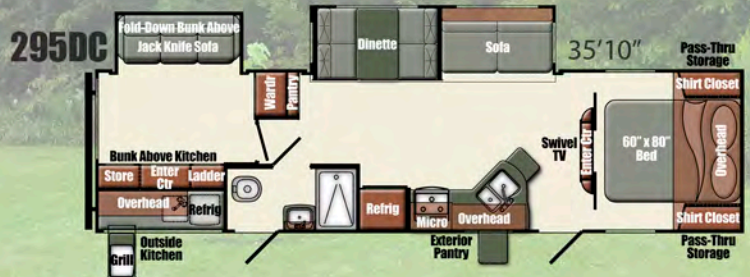

STREAMLITE

A family of lightweight, high-value, premium-quality, feature-rich travel trailers from Gulf Stream Coach