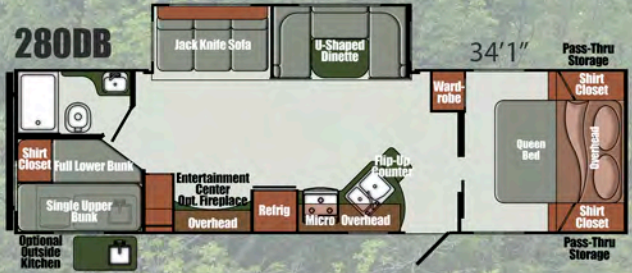

STREAMLITE

A family of lightweight, high-value, premium-quality, feature-rich travel trailers from Gulf Stream Coach