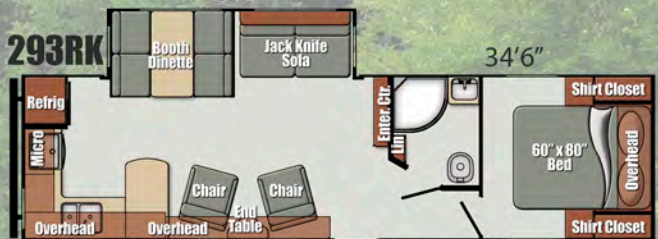

STREAMLITE

A family of lightweight, high-value, premium-quality, feature-rich travel trailers from Gulf Stream Coach