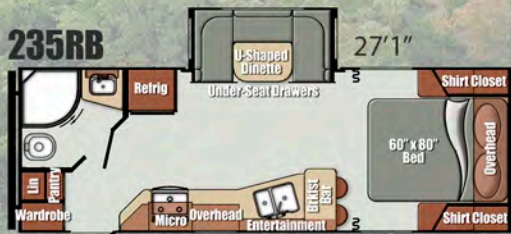

STREAMLITE

A family of lightweight, high-value, premium-quality, feature-rich travel trailers from Gulf Stream Coach