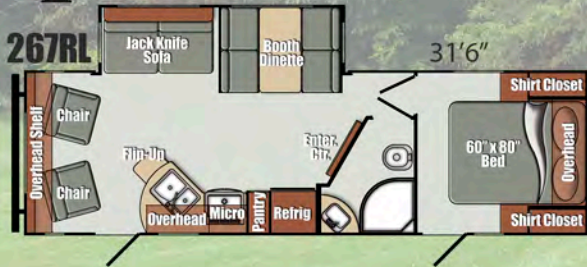

STREAMLITE

A family of lightweight, high-value, premium-quality, feature-rich travel trailers from Gulf Stream Coach