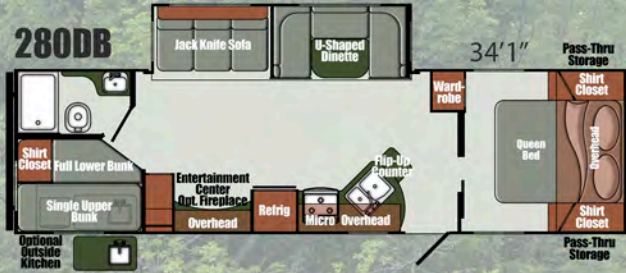

Northern Express

Take the Northern Express to Adventure