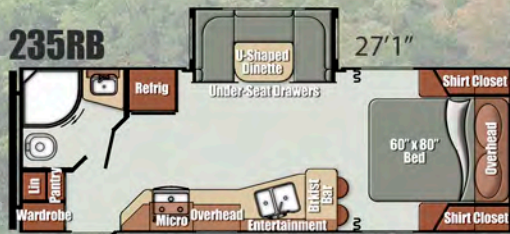

Northern Express

Take the Northern Express to Adventure