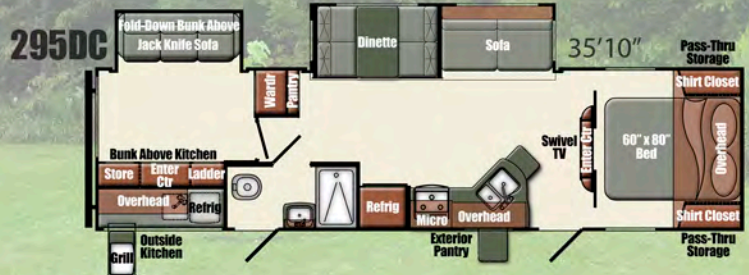

Northern Express

Take the Northern Express to Adventure