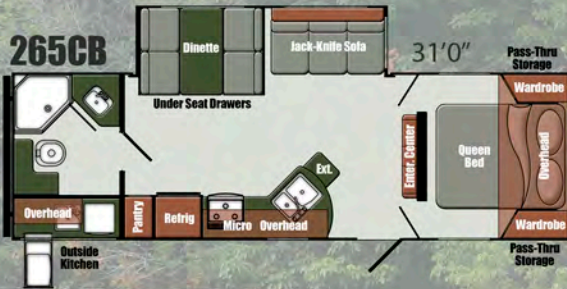

Northern Express

Take the Northern Express to Adventure