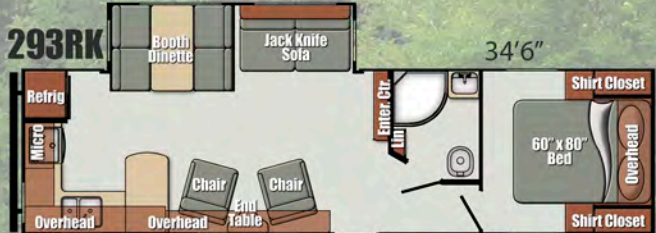

Northern Express

Take the Northern Express to Adventure