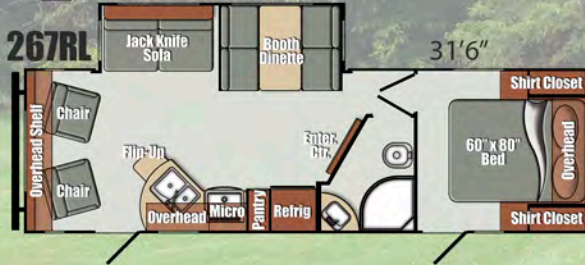

Northern Express

Take the Northern Express to Adventure