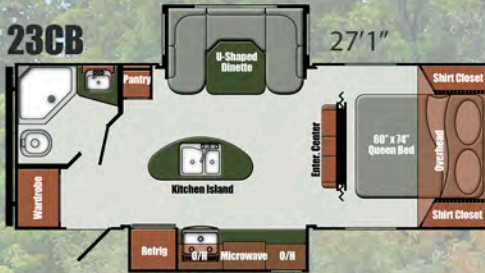

Northern Express

Take the Northern Express to Adventure