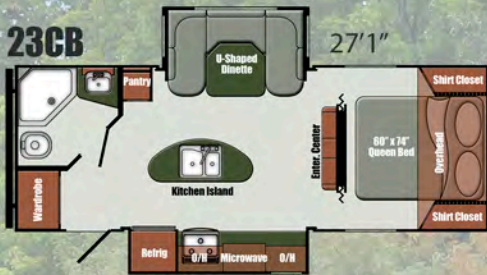

ULTRA-LITES

From Gulf Stream Coach