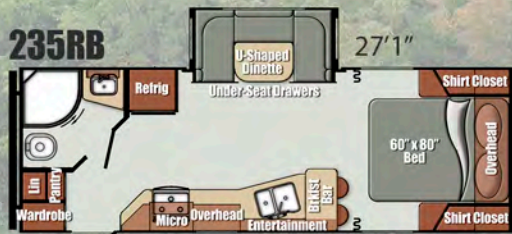

ULTRA-LITES

From Gulf Stream Coach