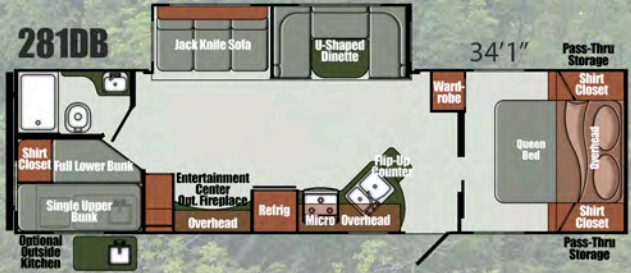

ULTRA-LITES

From Gulf Stream Coach