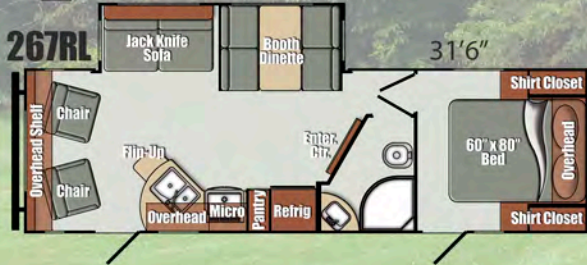

ULTRA-LITES

From Gulf Stream Coach