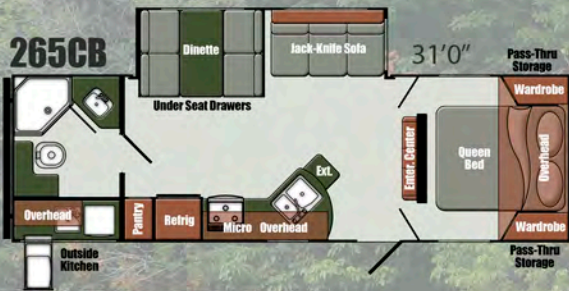

ULTRA-LITES

From Gulf Stream Coach