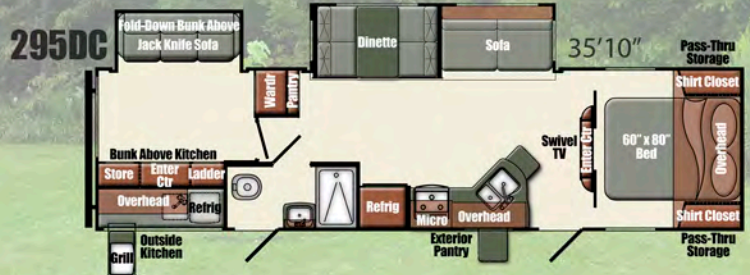

ULTRA-LITES

From Gulf Stream Coach