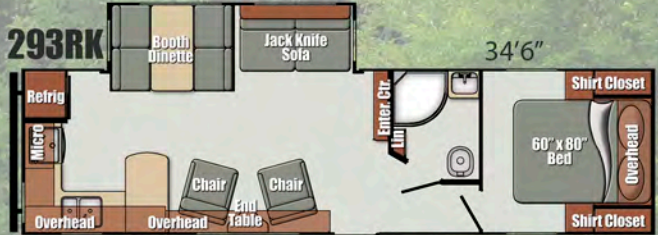

ULTRA-LITES

From Gulf Stream Coach