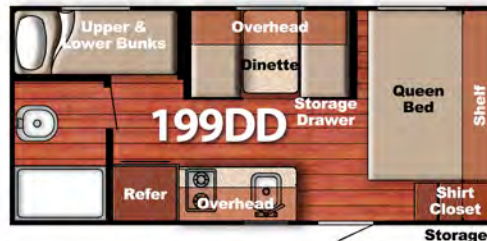

CAPRI

NEW from Gulf Stream Coach!

Unbeatable Features & Options

Standard Features

- Handcrafted Cabinets
- Vinyl Flooring
- Soft-Pleated Shades
- Laminated Countertops with T-Molding
- White Kitchen Sink
- Designer Wrapped Box Valances
- 30-Amp Service with 45 Amp Converter w/Charger
- Wall-Mount Fire Extinguisher
- LP Leak Detector, Smoke Detector
- System Monitor Panel
- Seamless Vinyl Roof
- Diamond Plate Lower Front Panel Protection
- Radius Safety Glass Windows
- Safety Chains
- Easy-Stow Single Entry Step

Convenience Package

(Required)

- 2-Burner Gas Cooktop (3 Burners in 218MB, 248MB)
- Microwave Oven
- 6 cu. ft. Double-Door Refrigerator
- 16,000 BTU Furnace
- 13,500 BTU Roof-Mounted A/C
- 6 Gal Gas DSI Water Heater
- TV Antenna
- Spare Tire & Wheel
- Electric Awning
- Aluminum Wheels w/Radial Tires
- LED Interior Lights
- 20 lb. LP Tank (2 Tanks on 218MB and 248BH)
- Shower & Toilet
- 2 Rear Stabilizer Jacks
- Custom Capri Bedspread
- Designer Pillows & Shams
- Capri Valance Package

Popular Options

- Swing-Away Grab Handle
- Touch Audio with 4 Speakers (includes prep for Solar Panel and Back-Up Camera)
- Outside Shower
- 6-Gal Gas/Elec 110V DSI Water Heater
- Front Power Hitch Jack
- (2) Front Stabilizer Jacks
- Murphy Bed (218MB, 248BH)

Your Gulf Stream Coach Dealer