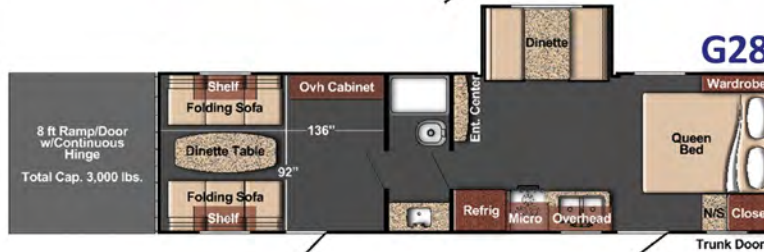

### SPECIFICATIONS

Model	G17	G26	G28
Length	24'11"	29'10"	33'4"
Height w/AC	10'9"	10'9"	10'11"
Width	8'	8'	8'
Int. Height	80"	80"	80"
Dry Weight	4,126	4,738	TBD
Tongue Wgt.	TBD	690	TBD
Net Carry Cap.	3,694	2,952	TBD
Fresh Water	51	51	51
Grey Tank	37	37	37
Black Tank	37	37	37
Water Heater	6	6	6
Furnace BTUs	16K	25K	25K

G17

G26

G28