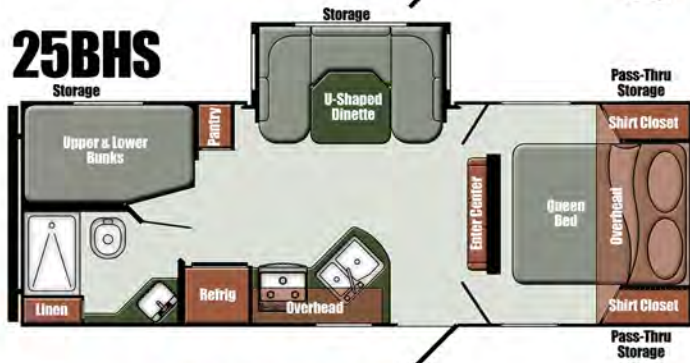

STREAMLITE

SIGNATURE SERIES

Specifications

	Length	Width	Ext. Hgt	Int. Hgt	Dry Wgt.	Hitch Wgt.	Carry Cap.	Fresh Water	Grey Tank	Black Tank	Furnace	Water Htr.	LP Tank
Weights include typical options, and are approximate. Check the sticker in each unit for actual weights.													
24RBS	24'8"	96"	11'3"	80"	4,700	530	2,340	36	29	29	20,000	6	2 x 20
25BHS	27'2"	96"	11'0"	80"	5,040	540	2,000	36	29	29	20,000	6	2 x 20
25RKS	27'4"	96"	11'1"	80"	TBD	TBD	TBD	36	58	29	20,000	6	2 x 20
25RLD	28'0"	96"	11'0"	80"	4,911	590	2,639	36	29	29	20,000	6	2 x 20
28CRB	30'3"	96"	10'11"	80"	6,120	520	1,400	36	29	29	30,000	6	2 x 20
28BBS	31'2"	96"	11'0"	80"	5,820	640	1,220	36	29	29	30,000	6	2 x 20

STREAMLITE

SIGNATURE SERIES

STANDARD FEATURES

Interior

- Vintage Wash Ceiling Panels
- Solid Wood Core Cabinet Stiles
- Wood Cabinet Doors
- High-Performance Laminated Countertops with continuous-edge Moulding
- Royal Silk Easy-Care Wall Vinyl
- Accent Walls in Slide-Outs
- High-Performance Vinyl Flooring
- Designer Window Treatment
- Soft-Pleated Night Shades

Furnishings

- Jackknife Sofa (28BBS)
- 60" x 74" Bed w/Poly Mattress
- Upper & Lower Bunk Beds (25BHS, 28BBS)

Bath

- Foot Flush Toilet
- Power Bath Vent
- Medicine Cabinet w/Mirror
- Shower Curtain
- 24" x 36" Shower
- Skylight

Popular Build Options

- Interior & Exterior TV Mounting Brackets
- Bumper-Mount Gas Grill
- Electric Stabilizer Jacks
- Power Tongue Jack
- HDMI LED TV (19", 32", 40")

Popular Options (Cont'd)

- 15,000 BTU A/C in place of 13,500 BTU
- Premium Upgrade Mattress
- 14" Spare Tire w/Carrier
- 14" Aluminum Wheels
- Outside Spray Port
- 6 Gal DSi Gas/Electric Water Heater
- 60/40 Sink Cover
- Range Cover
- 8 cu. ft. 2-Door Refrigerator
- Enclosed Underbelly
- Electric Fireplace
- Fold-Away Grab Handle
- Black Tank Flush