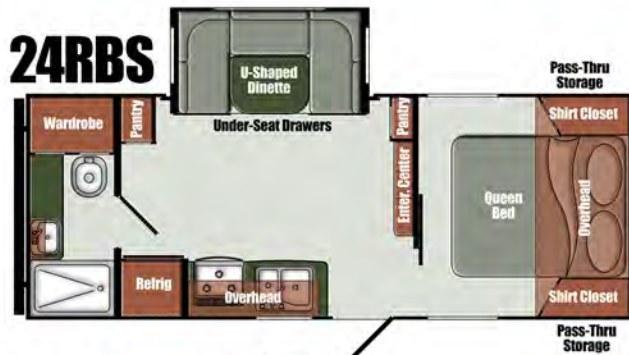

STREAMLITE

SIGNATURE SERIES

Specifications

	Length	Width	Ext. Hgt	Int. Hgt	Dry Wgt.	Hitch Wgt.	Carry Cap.	Fresh Water	Grey Tank	Black Tank	Furnace	Water Htr.	LP Tank
Weights include typical options, and are approximate. Check the sticker in each unit for actual weights.													
24RBS	24'8"	96"	11'3"	80"	4,700	530	2,340	36	29	29	20,000	6	2 x 20
25BHS	27'2"	96"	11'0"	80"	5,040	540	2,000	36	29	29	20,000	6	2 x 20
25RKS	27'4"	96"	11'1"	80"	TBD	TBD	TBD	36	58	29	20,000	6	2 x 20
25RLD	28'0"	96"	11'0"	80"	4,911	590	2,639	36	29	29	20,000	6	2 x 20
28CRB	30'3"	96"	10'11"	80"	6,120	520	1,400	36	29	29	30,000	6	2 x 20
28BBS	31'2"	96"	11'0"	80"	5,820	640	1,220	36	29	29	30,000	6	2 x 20

STREAMLITE

SIGNATURE SERIES

STANDARD FEATURES

Interior

- Vintage Wash Ceiling Panels
- Solid Wood Core Cabinet Stiles
- Wood Cabinet Doors
- High-Performance Laminated Countertops with continuous-edge Moulding
- Royal Silk Easy-Care Wall Vinyl
- Accent Walls in Slide-Outs
- High-Performance Vinyl Flooring
- Designer Window Treatment
- Soft-Pleated Night Shades

Furnishings

- Jackknife Sofa (28BBS)
- 60" x 74" Bed w/Poly Mattress
- Upper & Lower Bunk Beds (25BHS, 28BBS)

Bath

- Foot Flush Toilet
- Power Bath Vent
- Medicine Cabinet w/Mirror
- Shower Curtain
- 24" x 36" Shower
- Skylight