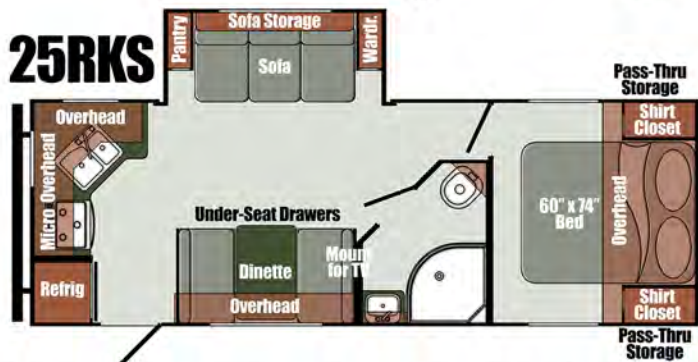

STREAMLITE

SIGNATURE SERIES

Specifications

	Length	Width	Ext. Hgt	Int. Hgt	Dry Wgt.	Hitch Wgt.	Carry Cap.	Fresh Water	Grey Tank	Black Tank	Furnace	Water Htr.	LP Tank
Weights include typical options, and are approximate. Check the sticker in each unit for actual weights.													
24RBS	24'8"	96"	11'3"	80"	4,700	530	2,340	36	29	29	20,000	6	2 x 20
25BHS	27'2"	96"	11'0"	80"	5,040	540	2,000	36	29	29	20,000	6	2 x 20
25RKS	27'4"	96"	11'1"	80"	TBD	TBD	TBD	36	58	29	20,000	6	2 x 20
25RLD	28'0"	96"	11'0"	80"	4,911	590	2,639	36	29	29	20,000	6	2 x 20
28CRB	30'3"	96"	10'11"	80"	6,120	520	1,400	36	29	29	30,000	6	2 x 20
28BBS	31'2"	96"	11'0"	80"	5,820	640	1,220	36	29	29	30,000	6	2 x 20

STREAMLITE

SIGNATURE SERIES

STANDARD FEATURES

Interior

- Vintage Wash Ceiling Panels
- Solid Wood Core Cabinet Stiles
- Wood Cabinet Doors
- High-Performance Laminated Countertops with continuous-edge Moulding
- Royal Silk Easy-Care Wall Vinyl
- Accent Walls in Slide-Outs
- High-Performance Vinyl Flooring
- Designer Window Treatment
- Soft-Pleated Night Shades

Furnishings

- Jackknife Sofa (28BBS)
- 60" x 74" Bed w/Poly Mattress
- Upper & Lower Bunk Beds (25BHS, 28BBS)

Bath

- Foot Flush Toilet
- Power Bath Vent
- Medicine Cabinet w/Mirror
- Shower Curtain
- 24" x 36" Shower
- Skylight