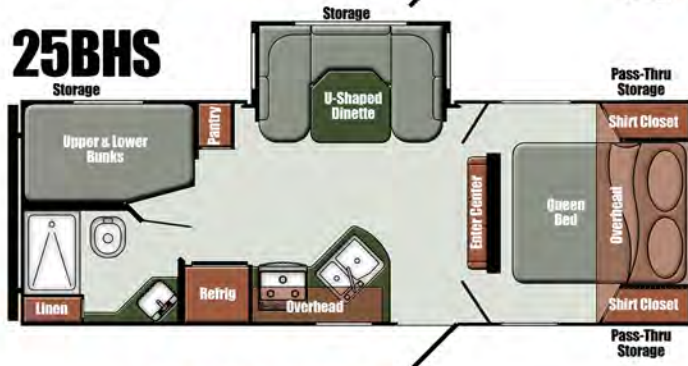

MATRIX

SIGNATURE SERIES