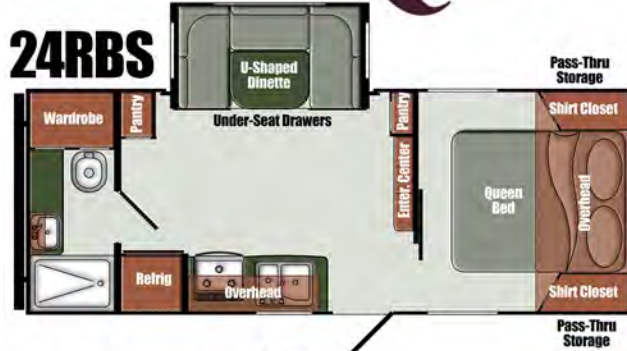

MATRIX

SIGNATURE SERIES