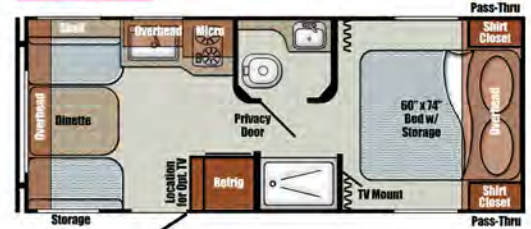

Standard Features

Decor

- High-Performance Vinyl Flooring
- Easy-Care Wall & Ceiling Vinyl
- Wood Cabinet Doors, Solid Wood Stiles, Pocket-Screwed Frames
- Tile Backsplash at Range
- Designer Window Treatment

Heating & Cooling, Ventilation

- Prewired for Roof Air Conditioner
- 25,000 BTU Furnace w/Wall Thermostat (19,000 BTU on 17SCD)
- Stainless Power Range Hood w/Light

Safety

- Fold-Away Grab Handle
- Break-Away Switch
- Safety Chains
- Wall-Mount Fire Extinguisher
- Smoke Detector, Combo LP & CO Detector

Electrical/Power

- Satellite & Cable-Ready Prep
- Multiple USB Charging Ports
- Convenience Switch Panel w/Tank Monitor
- LED Pass-Thru Storage Light w/Switch
- LED Interior Ceiling Lights
- Non-Directional TV Antenna w/Booster
- Solar-Ready Prep
- WiFi Booster Prep
- Backup Camera Prep
- 30 Amp 30' Power Cord w/Storage
- 35 Amp Converter/Charger w/LED Lights

Bath

- Foot Flush Toilet
- High Velocity Bath Vent
- Medicine Cabinet w/Mirror
- Seamless Tub/Shower Surround
- Radius Shower Curtain
- 24" x 36" Shower (19ERD, 19TWD)
- 32" Radial Shower (17SCD)

Furnishing

- Booth Dinette
- 60" x 74" Bed w/Polyfoam Mattress (19ERD)
- 54" x 74" Corner Bed (17SCD)
- 32" x 80" Twin Beds w/Insert (19TWD)
- Spare Tire Storage under Bed

Windows & Doors

- Friction Hinge Entry Door
- Black Radius Tinted Safety Windows
- Radius Compartment Doors w/Magnetic Catches

Exterior

- One Piece Fiberglass Roof, Front/Rear Walls
- Light Weight Welded Aluminum Frame
- Laminated Floor w/Lauan Substrate
- Laminated Fiberglass Sidewalls w/layer of Composite Substrate
- Easy-Lube Axles
- LED Running Lights
- (2) 20-lb. LP Tanks with Cover

Popular Options

- Rear Bumper-Mount Gas Grill
- 7 cu. ft. Gas/Electric Refrigerator in place of 12V
- Soft Shower Door